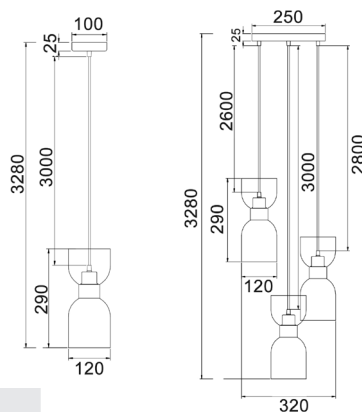

Decor Lighting

CLESSIDRA

Opal Ellipse Glass Pendant Lights

- Input voltage: 220-240V
- Material: iron & glass
- Lamp holder: E27 (Max.72W globe)
- Globe not included
- For indoor use only

Part No.	CLESSIDRA2, CLESSIDRA2X3R, CLESSIDRA4
Description	PENDANT Opal Glass Ellipse
Material	Iron & glass
Lamp holder	CLESSIDRA2: 1XE27 (Max.72W) CLESSIDRA2x3R: 3XE27 (Max.72W) CLESSIDRA4: 12XE27 (Max.72W)
Product Dimensions	Please see the line drawing
Suspension	CLESSIDRA2: 3000mm cable CLESSIDRA2x3R: 2600/ 2800/ 3000mm cable CLESSIDRA4: 300mm Rod
Canopy size	CLESSIDRA2: Ø100x25mm CLESSIDRA2x3R: Ø250x25mm CLESSIDRA4: Ø110x25mm
Box Weight	CLESSIDRA2: 1kg CLESSIDRA2x3R: 3kg CLESSIDRA4: 11kg
Box Dimensions	CLESSIDRA2: 32x18x27cm CLESSIDRA2x3R: 31x30x41cm CLESSIDRA4: 45x31x49cm
Carton QTY	1/1