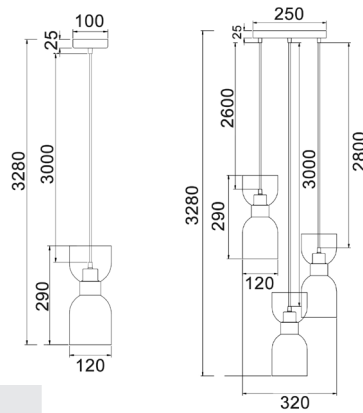

Decor Lighting

CLESSIDRA

Ellipse Smokey Black Mirror Finished Glass Pendant Lights

- Input voltage: 220-240V
- Material: iron & glass
- Lamp holder: E27 (Max.72W globe)
- Globe not included
- For indoor use only

CLESSIDRA1

CLESSIDRA1X3R

CLESSIDRA3

Part No.	CLESSIDRA1, CLESSIDRA1X3R, CLESSIDRA3
Description	PENDANT Smokey Black Glass Ellipse
Material	Iron & glass
Lamp holder	CLESSIDRA1: 1XE27 (Max.72W) CLESSIDRA1x3R: 3XE27 (Max.72W) CLESSIDRA3: 12XE27 (Max.72W)
Product Dimensions	Please see the line drawing
Suspension	CLESSIDRA1: 3000mm cable CLESSIDRA1x3R: 2600/ 2800/ 3000mm cable CLESSIDRA3: 300mm Rod
Canopy size	CLESSIDRA1: Ø100x25mm CLESSIDRA1x3R: Ø250x25mm CLESSIDRA3: Ø110x25mm
Box Weight	CLESSIDRA1: 1kg CLESSIDRA1x3R: 3kg CLESSIDRA3: 11kg
Box Dimensions	CLESSIDRA1: 32x18x27cm CLESSIDRA1x3R: 31x30x41cm CLESSIDRA3: 45x31x49cm
Carton QTY	1/1