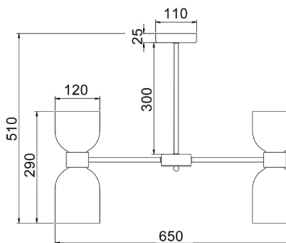

Decor Lighting

CLESSIDRA

Ellipse Smokey Black Mirror Finished Glass Pendant Lights

- Input voltage: 220-240V
- Material: iron & glass
- Lamp holder: E27 (Max.72W globe)
- Globe not included
- For indoor use only

CLESSIDRA1

CLESSIDRA1X3R

CLESSIDRA3

Part No.	CLESSIDRA1, CLESSIDRA1X3R, CLESSIDRA3
Description	PENDANT Smokey Black Glass Ellipse
Material	Iron & glass
Lamp holder	CLESSIDRA1: 1XE27 (Max.72W) CLESSIDRA1x3R: 3XE27 (Max.72W) CLESSIDRA3: 12XE27 (Max.72W)
Product Dimensions	Please see the line drawing
Suspension	CLESSIDRA1: 3000mm cable CLESSIDRA1x3R: 2600/ 2800/ 3000mm cable CLESSIDRA3: 300mm Rod
Canopy size	CLESSIDRA1: Ø100x25mm CLESSIDRA1x3R: Ø250x25mm CLESSIDRA3: Ø110x25mm
Box Weight	CLESSIDRA1: 1kg CLESSIDRA1x3R: 3kg CLESSIDRA3: 11kg
Box Dimensions	CLESSIDRA1: 32x18x27cm CLESSIDRA1x3R: 31x30x41cm CLESSIDRA3: 45x31x49cm
Carton QTY	1/1