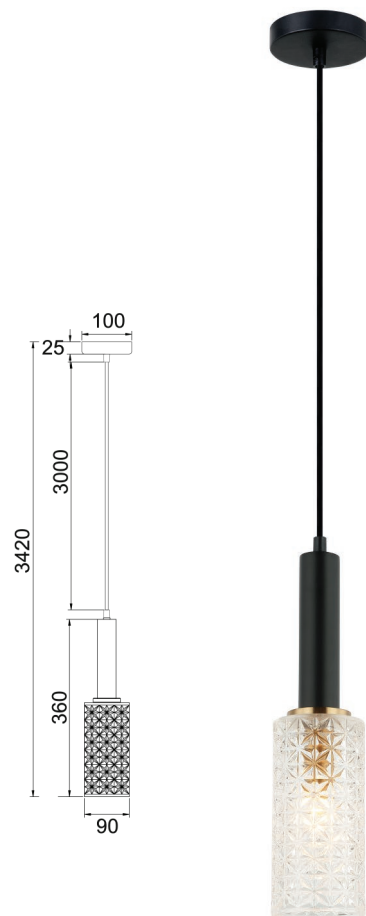

Decor Lighting

CLEO

INTERIOR OBLONG CUT GLASS PENDANT LIGHT

- Input voltage: 220-240V
- Material: cut glass & iron
- Lamp holder: E14 (Max.72W halogen globe)
- Globe size restriction: only candle shaped globes will fit
- Globe not included
- For indoor use only
- 1 year replacement warranty

| Part No. | CLEO1 |
|----------------|--|
| Description | PENDANT SES 72W Cut Glass Oblong with Matt Black & Brass Highlight |
| Material | Iron & cut glass |
| Lamp holder | 1xE14 (Max.72W HAL) |
| Dimensions | Ø90xH360mm |
| Suspension | 3000mm black PVC cable |
| Canopy size | Ø100x25mm |
| Box Weight | 1.7kg |
| Box Dimensions | 30x15x21cm |
| Carton QTY | 1/1 |