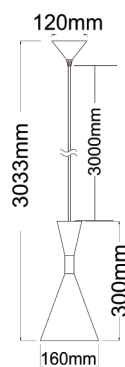

CLASSIC SERIES

- Interior single pendant light
- Shade: powder coated aluminium
- White internals
- Lamp holder: E27(Max.40W HAL)
- Globe not included
- For indoor use
- 1 year replacement warranty

CLASSIC1A
(Red)

CLASSIC2A
(White)

Part No.	CLASSIC1A & CLASSIC2A
Description	PENDANT ES 40W RED / WH CONE
Material	Powder coated aluminium
Lamp holder	1xE27 (Max.40W HAL)
Suspension	3000mm cable
Canopy size	Ø120mm
Box Weight	0.9kg
Box Dimensions	25x25x38cm
Carton QTY	1/1