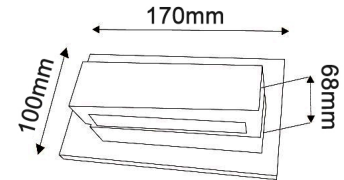

BARCELONA

Clear Trim, frosted inner rect, brushed s/c plate
Material: iron & glass
160pcs Epistar LED chips
IP rating: IP21

WATT	KELVIN	LUMENS	CRI	CARTON QTY
11.2W	3000K	614LM	70	1/12

Back Plate: L 310 x W 45 x D 32mm
Mounting Plate: 110x30mm

WATT	KELVIN	LUMENS	CRI	CARTON QTY
6W	3000K	389LM	70	1/12

Back Plate: L 100 x W 85 x D 27mm
 Mounting Plate: 60 x 25mm

MILAN

Material: iron aluminium
 12pc Chimei LED chip
 IP rating: IP21

WATT	KELVIN	LUMENS	CRI	CARTON QTY
6W	3000K	262LM	80	1/12

Back Plate: L 100 x W 70 x D 30mm
 Mounting U Bracket: 60 x 20mm

NEW YORK

Material: iron, aluminium & acrylic
 Satin nickel with clear acrylic border
 2pcs Bridgelux LED chips
 IP rating: IP23

WATT	KELVIN	LUMENS	CRI	CARTON QTY
6W	3000K	180LM	80	1/12

Back Plate: L 140 x W 40 x D 30mm
 Mounting U Bracket: 130 x 20mm
 Central 7mm cable hole

OSLO

Material: iron aluminium
 Matt white finish
 2pcs Genesis LED chips

WATT	KELVIN	LUMENS	CRI	CARTON QTY
12W	3000K	574LM	80	1/12