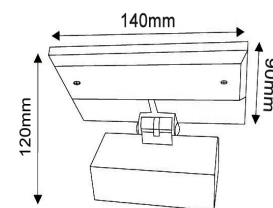

Back Plate: L 100 x W 45 x D 30mm
Mounting U Bracket: 90 x 20mm
25mm cable entry off to on side