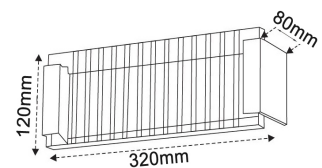

Back Plate: L 308 x W 90 x D 38mm
Mounting Plate: 160 x 30mm
Central 7mm cable entry