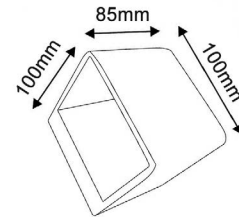

LONDON

Material: white aluminium & acrylic
Matt white finish
6pcs Chimei LED chips

WATT	KELVIN	LUMENS	CRI	CARTON QTY
6W	3000K	389LM	70	1/12

Back Plate: L 100 x W 85 x D 27mm
Mounting Plate: 60 x 25mm