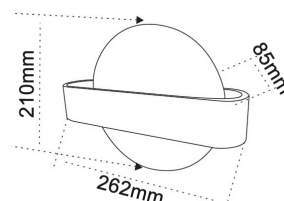

Back Plate: L 180 x W 60 x D 30mm
Mounting U Bracket: 170 x 30mm
Central 7 mm cable entry