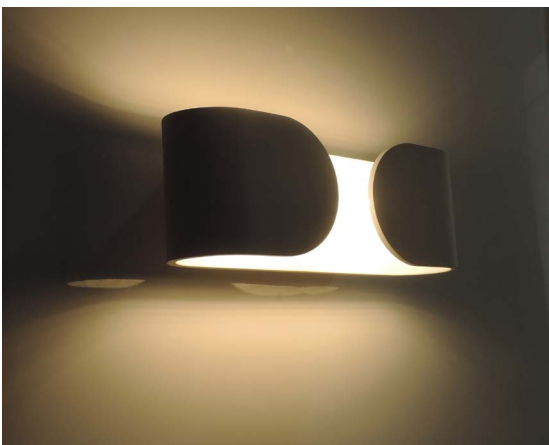

DAVOS

Material: iron aluminium
Matt white finish
1pc Genesis LED chip

WATT	KELVIN	LUMENS	CRI	CARTON QTY
6W	3000K	254LM	80	1/12

Back Plate: L 120 x W 40mm x D 45mm
Mounting U Bracket: 100 x 20mm
Central 10mm cable hole

DUBAI

Material: iron aluminium & acrylic
6pcs Chimei LED chips

WATT	KELVIN	LUMENS	CRI	CARTON QTY
6W	3000K	297LM	80	1/12

Back Plate: L 180 x W 60 x D 30mm
Mounting U Bracket: 170 x 30mm
Central 7mm cable entry

GENEVA

Material: iron aluminium & acrylic
Matt white finish
20pcs Genesis LED chips

WATT	KELVIN	LUMENS	CRI	CARTON QTY
10W	3000K	633LM	80	1/12

Back Plate: L 160 x W 70 x D 22mm
Mounting U Bracket: 150 x 22mm
Central 7mm cable entry