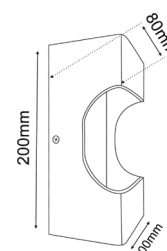

BARCELONA

Clear Trim, frosted inner rect, brushed s/c plate
Material: iron & glass
160pcs Epistar LED chips
IP rating: IP21

WATT	KELVIN	LUMENS	CRI	CARTON QTY
11.2W	3000K	614LM	70	1/12

Back Plate: L 310 x W 45 x D 32mm
Mounting Plate: 110x30mm

Back Plate: L 100 x W 70 x D 30mm
 Mounting U Bracket: 60 x 20mm

NEW YORK

Material: iron, aluminium & acrylic
 Satin nickel with clear acrylic border
 2pcs Bridgelux LED chips
 IP rating: IP23

WATT	KELVIN	LUMENS	CRI	CARTON QTY
6W	3000K	180LM	80	1/12

Back Plate: L 140 x W 40 x D 30mm
 Mounting U Bracket: 130 x 20mm
 Central 7mm cable hole

OSLO

Material: iron aluminium
 Matt white finish
 2pcs Genesis LED chips

WATT	KELVIN	LUMENS	CRI	CARTON QTY
12W	3000K	574LM	80	1/12