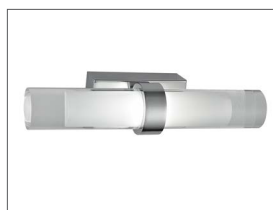

Back Plate: L 100 x W 45 x D 30mm
Mounting U Bracket: 90 x 20mm
Central 25mm cable entry