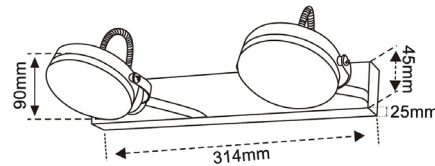

SEATTLE2

Material: iron, aluminium & acrylic, frosted diffuser
Chrome finish
Chimei LED chips
IP rating: IP20

WATT	KELVIN	LUMENS	CRI	CARTON QTY
6W	3000K	473LM	80	1/12