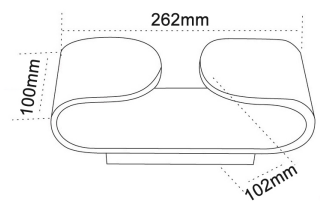

GENEVA

Material: iron aluminium & acrylic
Matt white finish
20pcs Genesis LED chips

WATT	KELVIN	LUMENS	CRI	CARTON QTY
10W	3000K	633LM	80	1/12