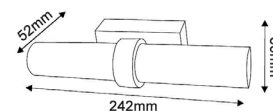

Back Plate: L 100 x W 45 x D 30mm
Mounting U Bracket: 90 x 20mm
Central 25mm cable entry