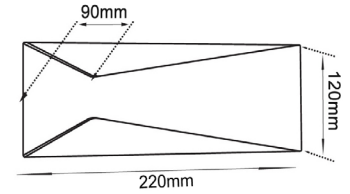

IBIZA

Material: iron aluminium & acrylic
Matt white finish
6pc Chimei LED chip

WATT	KELVIN	LUMENS	CRI	CARTON QTY
6W	3000K	284LM	80	1/6

Back Plate: L 180 x W 70 x D 25mm
Mounting U Bracket: 170 x 30mm
Central 7mm cable entry