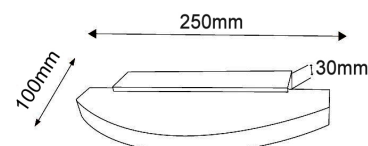

Back Plate: L 180 x W 30 x D 35mm
Mounting U Bracket: 170 x 18mm
with 2 x 20mm cable entry holes 35mm from each other