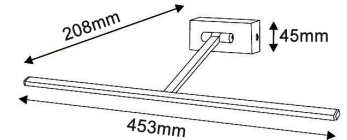

Back Plate: L 100 x W 45 x D 25mm
Mounting U Bracket: 90 x 20mm
Central 25mm cable entry