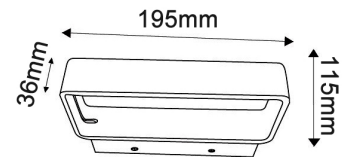

Back Plate: L 170 x W 36 x D 30mm
Mounting plate: 110 x 30mm
7mm cable entry off to one side