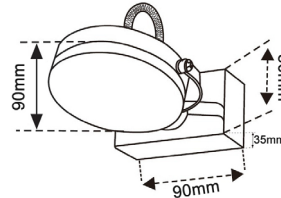

SEATTLE1

Material: iron, aluminium & acrylic, frosted diffuser
Chrome finish
Chimei LED chips
IP rating: IP20

WATT	KELVIN	LUMENS	CRI	CARTON QTY
3W	3000K	176LM	80	1/12