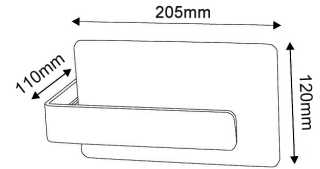

BARCELONA

Clear Trim, frosted inner rect, brushed s/c plate
Material: iron & glass
160pcs Epistar LED chips
IP rating: IP21

WATT	KELVIN	LUMENS	CRI	CARTON QTY
11.2W	3000K	614LM	70	1/12

Back Plate: L 310 x W 45 x D 32mm
Mounting Plate: 110x30mm

BERLIN

Material: iron aluminium & acrylic
 Matt white finish
 4pcs Chimei LED chips

WATT	KELVIN	LUMENS	CRI	CARTON QTY
4.1W	3000K	254LM	80	1/12

Back Plate: L 185 x W 35 x D 35mm
 Mounting Plate: 110mm x 30mm

CAIRO

Material: iron aluminium & acrylic
 Matt white finish/ frosted diffuser
 6pcs Chimei LED chips
 IP rating: IP21

WATT	KELVIN	LUMENS	CRI	CARTON QTY
6W	3000K	359LM	80	1/12

Back Plate: L 140 x W 60 x D 30mm
 Mounting U Bracket: 140 x 30mm
 Central 10mm cable hole

Back Plate: L 140 x W 40 x D 30mm
 Mounting U Bracket: 130 x 20mm
 Central 7mm cable hole

OSLO

Material: iron aluminium
 Matt white finish
 2pcs Genesis LED chips

WATT	KELVIN	LUMENS	CRI	CARTON QTY
12W	3000K	574LM	80	1/12