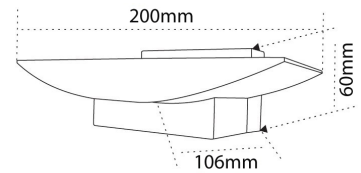

Back Plate: L 90 x W 60 x D 22mm
Mounting U Bracket: 100 x 20mm
25mm cable entry off to one side