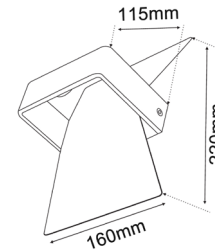

Back Plate: L 120 x W 40mm x D 45mm
Mounting U Bracket: 100 x 20mm
Central 10mm cable hole