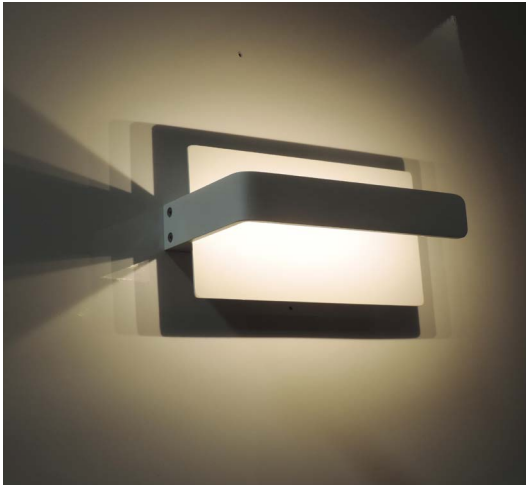

BARCELONA

Clear Trim, frosted inner rect, brushed s/c plate
Material: iron & glass
160pcs Epistar LED chips
IP rating: IP21

WATT	KELVIN	LUMENS	CRI	CARTON QTY
11.2W	3000K	614LM	70	1/12

Back Plate: L 310 x W 45 x D 32mm
Mounting Plate: 110x30mm