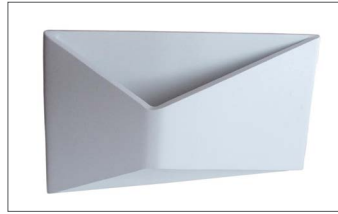

IBIZA

Material: iron aluminium & acrylic
Matt white finish
6pc Chimei LED chip

WATT	KELVIN	LUMENS	CRI	CARTON QTY
6W	3000K	284LM	80	1/6

Back Plate: L 180 x W 70 x D 25mm
Mounting U Bracket: 170 x 30mm
Central 7mm cable entry