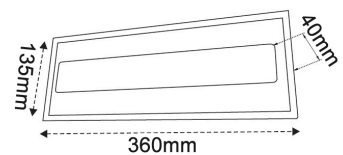

2 YEAR
WARRANTY

ATHENS

Matt white finish
Material: iron aluminium & acrylic
12pcs Chimei LED chips
IP rating: IP23

WATT	KELVIN	LUMENS	CRI	CARTON QTY
6W	3000K	354LM	80	1/12

Back Plate: L 100 x W 50 x D 30mm

BARCELONA

Clear Trim, frosted inner rect, brushed s/c plate
Material: iron & glass
160pcs Epistar LED chips
IP rating: IP21

WATT	KELVIN	LUMENS	CRI	CARTON QTY
11.2W	3000K	614LM	70	1/12

Back Plate: L 310 x W 45 x D 32mm
Mounting Plate: 110x30mm

BERLIN

Material: iron aluminium & acrylic
 Matt white finish
 4pcs Chimei LED chips

WATT	KELVIN	LUMENS	CRI	CARTON QTY
4.1W	3000K	254LM	80	1/12

Back Plate: L 185 x W 35 x D 35mm
 Mounting Plate: 110mm x 30mm