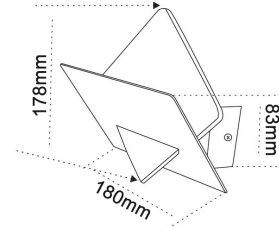

BARCELONA

Clear Trim, frosted inner rect, brushed s/c plate
Material: iron & glass
160pcs Epistar LED chips
IP rating: IP21

WATT	KELVIN	LUMENS	CRI	CARTON QTY
11.2W	3000K	614LM	70	1/12

Back Plate: L 310 x W 45 x D 32mm
Mounting Plate: 110x30mm

BERLIN

Material: iron aluminium & acrylic
 Matt white finish
 4pcs Chimei LED chips

WATT	KELVIN	LUMENS	CRI	CARTON QTY
4.1W	3000K	254LM	80	1/12

Back Plate: L 185 x W 35 x D 35mm
 Mounting Plate: 110mm x 30mm

CAIRO

Material: iron aluminium & acrylic
 Matt white finish/ frosted diffuser
 6pcs Chimei LED chips
 IP rating: IP21

WATT	KELVIN	LUMENS	CRI	CARTON QTY
6W	3000K	359LM	80	1/12

Back Plate: L 140 x W 60 x D 30mm
 Mounting U Bracket: 140 x 30mm
 Central 10mm cable hole

Back Plate: L 140 x W 40 x D 30mm
 Mounting U Bracket: 130 x 20mm
 Central 7mm cable hole

OSLO

Material: iron aluminium
 Matt white finish
 2pcs Genesis LED chips

WATT	KELVIN	LUMENS	CRI	CARTON QTY
12W	3000K	574LM	80	1/12