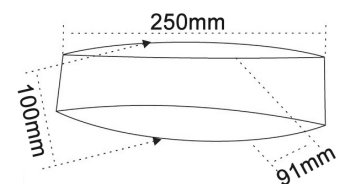

Back Plate: L 120 x W 60 x D 35mm