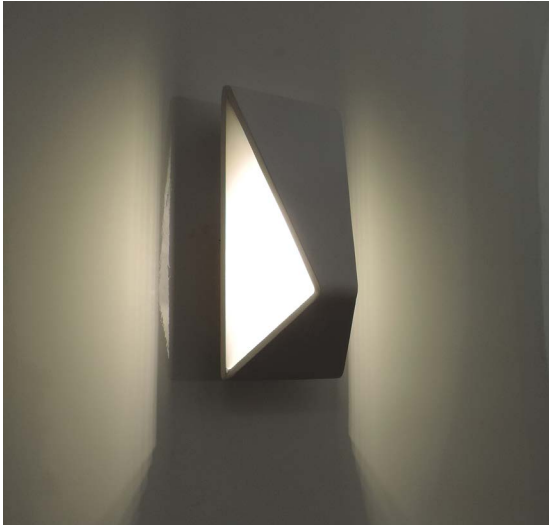

IBIZA

Material: iron aluminium & acrylic
Matt white finish
6pc Chimei LED chip

WATT	KELVIN	LUMENS	CRI	CARTON QTY
6W	3000K	284LM	80	1/6

Back Plate: L 180 x W 70 x D 25mm
Mounting U Bracket: 170 x 30mm
Central 7mm cable entry

LONDON

Material: white aluminium & acrylic
Matt white finish
6pcs Chimei LED chips

WATT	KELVIN	LUMENS	CRI	CARTON QTY
6W	3000K	389LM	70	1/12

Back Plate: L 100 x W 85 x D 27mm
Mounting Plate: 60 x 25mm