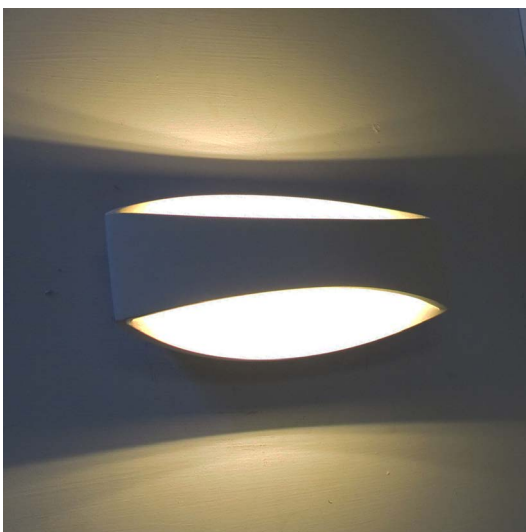

CANNES

Material: aluminium
Matt white finish
6pcs Chimei LED chips

WATT	KELVIN	LUMENS	CRI	CARTON QTY
6W	3000K	394LM	80	1/12