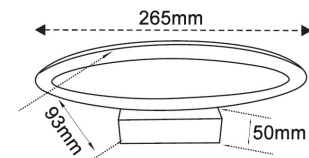

Back Plate: L 100 x W 50 x D 30mm