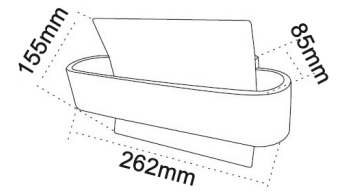

Back Plate: L 180 x W 60 x D 30mm
Mounting U Bracket: 170 x 30mm
Central 7mm cable entry