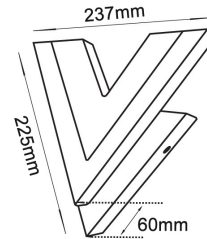

Triangular Back Plate:
W 190 x H 150 x D 30mm
Mounting U Bracket:
145 x 18mm
Central 7mm cable entry