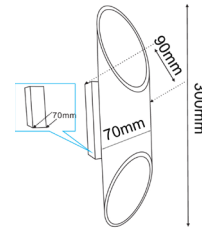

BARCELONA

Clear Trim, frosted inner rect, brushed s/c plate
Material: iron & glass
160pcs Epistar LED chips
IP rating: IP21

WATT	KELVIN	LUMENS	CRI	CARTON QTY
11.2W	3000K	614LM	70	1/12

Back Plate: L 310 x W 45 x D 32mm
Mounting Plate: 110x30mm

WATT	KELVIN	LUMENS	CRI	CARTON QTY
6W	3000K	389LM	70	1/12

Back Plate: L 100 x W 85 x D 27mm
 Mounting Plate: 60 x 25mm

MILAN

Material: iron aluminium
 12pc Chimei LED chip
 IP rating: IP21

WATT	KELVIN	LUMENS	CRI	CARTON QTY
6W	3000K	262LM	80	1/12

Back Plate: L 100 x W 70 x D 30mm
 Mounting U Bracket: 60 x 20mm

NEW YORK

Material: iron, aluminium & acrylic
 Satin nickel with clear acrylic border
 2pcs Bridgelux LED chips
 IP rating: IP23

WATT	KELVIN	LUMENS	CRI	CARTON QTY
6W	3000K	180LM	80	1/12

Back Plate: L 140 x W 40 x D 30mm
 Mounting U Bracket: 130 x 20mm
 Central 7mm cable hole

OSLO

Material: iron aluminium
 Matt white finish
 2pcs Genesis LED chips

WATT	KELVIN	LUMENS	CRI	CARTON QTY
12W	3000K	574LM	80	1/12