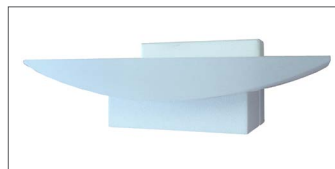

Back Plate: L 90 x W 60 x D 22mm
Mounting U Bracket: 100 x 20mm
25mm cable entry off to one side