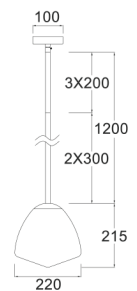

CIOTOLA

Interior Tipped Dome Frosted Glass Pendant Lights

- Input voltage: 220-240V
- Material: iron & frosted glass
- Lamp holder: E27 (Max.40W halogen globe)
- Globe not included
- Maximum globe diameter: CIOTOLA1-2: 40mm; CIOTOLA3-4: 50mm; CIOTOLA5-6: 70mm
- For indoor use only
- 1 year replacement warranty

Part No.	CIOTOLA1-6
Description	PENDANT ES 40W Matt Black / Antique Brass Tipped Dome frosted Glass
Material	Iron & glass
Lamp holder	1xE27 (Max.40W HAL)
Dimensions	CIOTOLA1-2: Ø220xH215mm CIOTOLA3-4: Ø280xH265mm CIOTOLA5-6: Ø350xH340mm
Suspension	3X200mm + 2X300mm matt black/ antique brass rods (Note: rods can be removed to reach desired length)
Canopy size	Ø100x25mm
Box Weight	CIOTOLA1-2: 2.2kg CIOTOLA3-4: 3.1kg CIOTOLA5-6: 4.3kg
Box Dimensions	CIOTOLA1-2: 28.5x28.5x35.5cm CIOTOLA3-4: 34.5x34.5x38.5cm CIOTOLA5-6: 42.5x42.5x46.5cm
Carton QTY	1/1

CIOTOLA1

CIOTOLA3