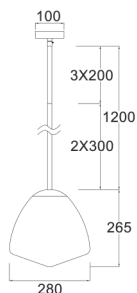

CIOTOLA

Interior Tipped Dome Frosted Glass Pendant Lights

- Input voltage: 220-240V
- Material: iron & frosted glass
- Lamp holder: E27 (Max.40W halogen globe)
- Globe not included
- Maximum globe diameter: CIOTOLA1-2: 40mm; CIOTOLA3-4: 50mm; CIOTOLA5-6: 70mm
- For indoor use only
- 1 year replacement warranty

Part No.	CIOTOLA1-6
Description	PENDANT ES 40W Matt Black / Antique Brass Tipped Dome frosted Glass
Material	Iron & glass
Lamp holder	1xE27 (Max.40W HAL)
Dimensions	CIOTOLA1-2: Ø220xH215mm CIOTOLA3-4: Ø280xH265mm CIOTOLA5-6: Ø350xH340mm
Suspension	3X200mm + 2X300mm matt black/ antique brass rods (Note: rods can be removed to reach desired length)
Canopy size	Ø100x25mm
Box Weight	CIOTOLA1-2: 2.2kg CIOTOLA3-4: 3.1kg CIOTOLA5-6: 4.3kg
Box Dimensions	CIOTOLA1-2: 28.5x28.5x35.5cm CIOTOLA3-4: 34.5x34.5x38.5cm CIOTOLA5-6: 42.5x42.5x46.5cm
Carton QTY	1/1

CIOTOLA1

CIOTOLA2

CIOTOLA3

CIOTOLA4

CIOTOLA5

CIOTOLA6