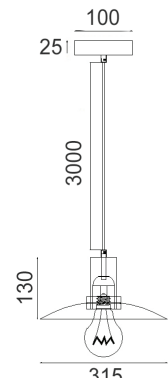

CHAPEAU3-4