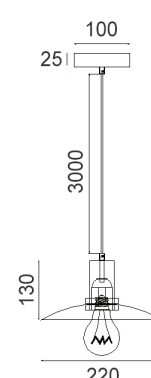

Decor Lighting

CHAPEAU1
(Smoke glass/ S/C Highlight)

CHAPEAU2
(Amber glass/ Antique Brass Highlight)

CHAPEAU3
(Smoke glass/ Satin Chrome Highlight)

CHAPEAU4
(Amber glass/ Antique Brass Highlight)

CHAPEAU

INTERIOR GLASS COOLIE PENDANT LIGHTS

- Input voltage: 220-240V
- Material: glass & iron
- Lamp holder: E27 (Max.72W halogen globe)
- Globe not included
- For indoor use only
- 1 year replacement warranty

Part No.	CHAPEAU1-4
Description	PENDANT ES 72W Smoke/Amber Glass Coolie with S/C / Antique brass Highlight
Material	Iron & glass
Lamp holder	1xE27 (Max.72W HAL)
Product Dimensions	CHAPEAU1-2: Ø220xH130mm CHAPEAU3-4: Ø315xH130mm
Suspension	3000mm black PVC cable
Canopy size	Ø100x25mm
Box Weight	CHAPEAU1-2: 1.1kg CHAPEAU3-4: 1.6kg
Box Dimensions	CHAPEAU1-2: 39x8.5x27cm CHAPEAU3-4: 47x8.5x38cm
Carton QTY	1/10