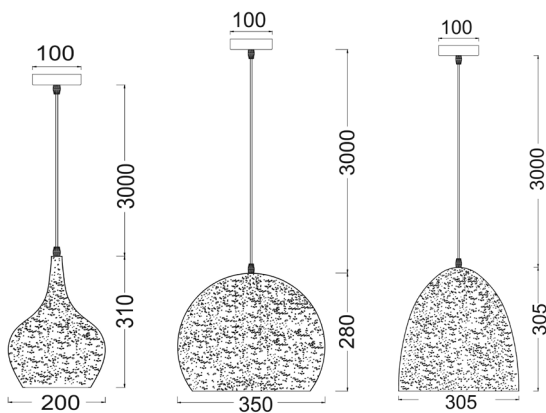

CELESTE1A LIT UP

CELESTE

- Interior pendant lights
- Shade: powder coated aluminium
- Shade interior colour: gold
- Cable: brown cloth
- Lamp holder: 1xE27 (Max.40W)
- Globe not included
- For indoor use
- 1 year replacement warranty

CELESTE1A
(New Finish)

CELESTE2A
(New Finish)

CELESTE3

PART NO.	DESCRIPTION	DIAM (mm)	FITTING H(mm)	CABLE L(mm)	CANOPY (mm)	WEIGHT (Kg)	BOX (cm)	CARTON QTY
CELESTE1A	PENDANT ES 40W BLK BELL with Gold interior	Ø200	310	3000	Ø100	0.62	24x24x39	1/1
CELESTE2A	PENDANT ES 40W BLK Dome with Gold Interior	Ø350	280	3000	Ø100	1.5	36.5x37x39.5	1/1
CELESTE3	PENDANT ES 40W BLK Ellipse with Gold Interior	Ø305	305	3000	Ø100	1.2	36.5x37x39.5	1/1