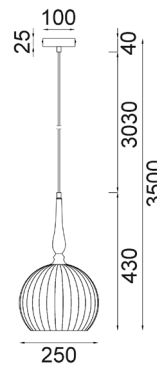

Decor Lighting

CALIZ

Interior Frosted Wine Glass Ribbed with Brass / Black Highlight Pendant Lights

- Input voltage: 220-240V
- Material: iron & frosted glass
- Lamp holder: 1xE27 (Max.72W globe)
- Globe not included

Part No.	CALIZ1-4
Description	PENDANT ES Frosted Wine Glass Ribbed With Long Brass / Black Highlight
Material	Iron & frosted glass
Lamp holder	1xE27 (Max.72W)
Product Dimensions	CALIZ1 & 3: Ø250 x H430mm CALIZ2 & 4: Ø200 x H380mm
Suspension	3000mm PVC black cable
Canopy size	Ø100x25mm
Box Weight	CALIZ1&3: 2.0kg CALIZ2&4: 1.7kg
Box Dimensions	CALIZ1&3: 40x34x28cm CALIZ2&4: 33x27x24cm
Carton QTY	1/1