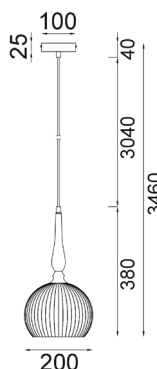

CALIZ2 & 4