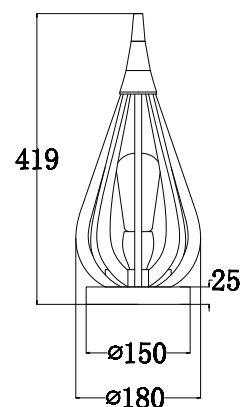

BONITO SERIES E27 STYLISH TABLE LAMPS

BONITO04TL

BONITO05TL

PRODUCT FEATURES:

- Input voltage: 220-240V AC 50/60Hz
- Material: iron & wood
- Max.60W halogen globes
- E27 lampholder
- Globe not included
- flex & plug (L 1.5m with on/off inline switch)

IP20 Rated	1YEAR Replacement Warranty	 E27
----------------------	---	---------

PART NO.	DESCRIPTIONS	HEIGHT (mm)	WIDTH (mm)	BASE (mm)	WEIGHT (KG)	BOX (cm)	CARTON QTY
BONITO04TL	TABLE LAMP ES 60W Polished Nickel & Taupe Wood Tear Drop	419	Ø180	Ø150	3.00	49x25x25	1
BONITO05TL	TABLE LAMP ES 60W Polished Nickel & Winter Moss Wood Tear Drop	419	Ø180	Ø150	3.00	49x25x25	1