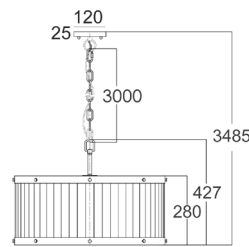

*Must be installed by a licenced electrician (Installation instructions sheet provided in each product box)