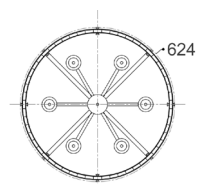

*Must be installed by a licenced electrician (Installation instructions sheet provided in each product box)