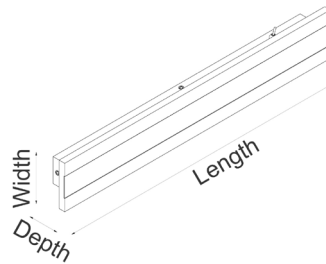

Exterior Lighting

BANDA

Exterior LED Tri-CCT Rectangular with Frosted Diffuser Wall Lights IP65

- Input voltage: 180-240V
- Housing: Powder coated Aluminium
- Diffuser: Frosted Acrylic
- Mounting plate: iron
- Tri-CCT (3000K / 4000K / 5700K) in one fitting
- LED chips: 2835
- CRI: 80
- Ambient temperature: -20 to 50°C
- Not suitable for dimming
- Suitable for use with 2-way switching
- Suitable for use with sensors

4 Different Lengths are available

 30,000hr Lifetime	 120° Beam Angle	IP65 Rated	2YEAR Replacement Warranty
---	--	----------------------	---

PART NO.	COLOUR	LUMENS			WATT	DIMENSIONS	BASE	BOX WEIGHT	BOX SIZE	CARTON QTY
		3000K	4000K	5700K						
BANDA1	Black	200lm	220lm	210lm	9W	L300xW90xH45mm	L297xW52xD33mm	1.05kg	10x6x31cm	1/10
BANDA2	Black	340lm	380lm	350lm	18W	L570xW90xH45mm	L530xW52xD33mm	1.9kg	10x6x58cm	1/10
BANDA3	Black	790lm	860lm	810lm	32W	L1000xW90xH45mm	L960xW52xD33mm	3.14kg	10x6x101cm	1/5
BANDA4	Black	980lm	1060lm	1000lm	48W	L1450xW90xH45mm	L1410xW52xD33mm	4.3kg	10x6x146cm	1/5
BANDA5	White	610lm	670lm	620lm	9W	L300xW90xH45mm	L297xW52xD33mm	1.05kg	10x6x31cm	1/10
BANDA6	White	1260lm	1340lm	1280lm	18W	L570xW90xH45mm	L530xW52xD33mm	1.9kg	10x6x58cm	1/10
BANDA7	White	2220lm	2400lm	2240lm	32W	L1000xW90xH45mm	L960xW52xD33mm	3.14kg	10x6x101cm	1/5
BANDA8	White	3360lm	3620lm	3380lm	48W	L1450xW90xH45mm	L1410xW52xD33mm	4.3kg	10x6x146cm	1/5