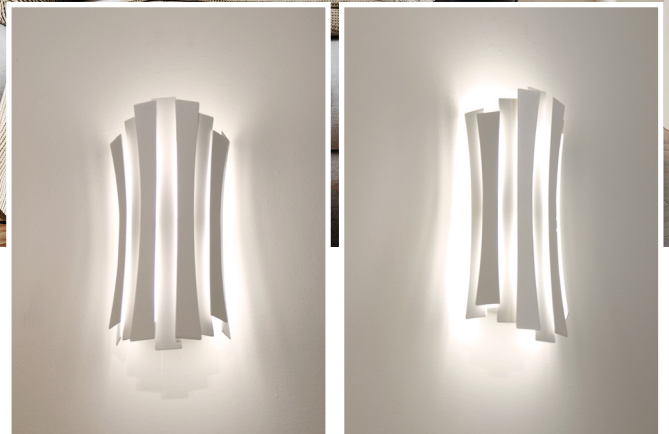

BAGOTA

LED Tri-CCT Interior Curved Shape Dimmable Wall Light

- Input voltage: 180-240V 50Hz
- Housing: Powder coated metal
- LED chips: 48pcs SMD2835
- Tri-CCT (3000K/ 4000K/ 5700K) in one fitting
- Switch under the back plate
- Power Factor: 0.9
- CRI: 80
- Ambient temperature: -20 to 50°C
- Suitable for dimming
- Suitable for 2 way switching
- Suitable for use with sensor

 30,000hr Lifetime	 120° Beam Angle	IP20 Rated	2YEAR Replacement Warranty
---	--	----------------------	---

Part No.	Description	Lumens			Watt	PF	Dimensions	Box Weight	Box Size	Carton Qty
		3000K	4000K	5700K						
BAGOTA	Wall Internal S/M City LED Dimmable WH Curved 20W 120D Tri CCT	812LM	930LM	860LM	20W	0.9	L320x-W145xH80mm	1.2kg	34x15.5x9cm	1/10