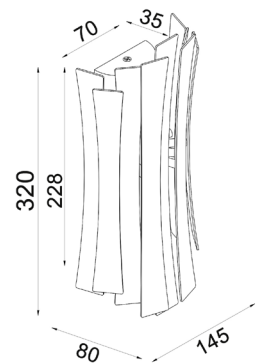

BAGOTA

LED Tri-CCT Interior Curved Shape Dimmable Wall Light

- Input voltage: 180-240V 50Hz
- Housing: Powder coated metal
- LED chips: 48pcs SMD2835
- Tri-CCT (3000K/ 4000K/ 5700K) in one fitting
- Switch under the back plate
- Power Factor: 0.9
- CRI: 80
- Ambient temperature: -20 to 50°C
- Suitable for dimming
- Suitable for 2 way switching
- Suitable for use with sensor

 30,000hr Lifetime	 120° Beam Angle	IP20 Rated	2YEAR Replacement Warranty
---	--	----------------------	---

Part No.	Description	Lumens			Watt	PF	Dimensions	Box Weight	Box Size	Carton Qty
		3000K	4000K	5700K						
BAGOTA	Wall Internal S/M City LED Dimmable WH Curved 20W 120D Tri CCT	812LM	930LM	860LM	20W	0.9	L320x-W145xH80mm	1.2kg	34x15.5x9cm	1/10