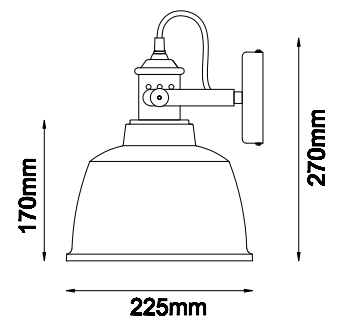

ALTA1W

ALTA2W

ALTA3W

ALTA WALL LAMP SERIES

E27 Interior Adjustable Wall Lamps

- Material: iron
- Max.wattage: 72W
- E27 lamp base
- Globe not included
- For indoor use
- 1 year replacement warranty
- Pendant lights also available, Refer ALTA1, ALTA2 & ALTA3

CODE	DESCRIPTION	DIAM (mm)	FITTING L (mm)	BACK PLATE (mm)	CARTON QTY
ALTA1W	1XE27 WH ADJ BELL WITH COPPER HIGHLIGHTS INTERIOR WALL LAMP	Ø225	270	Ø110	1/1
ALTA2W	1XE27 MATT BLK ADJ BELL WITH COPPER HIGHLIGHTS INTERIOR WALL LAMP	Ø225	270	Ø110	1/1
ALTA3W	1XE27 GREY ADJ BELL WITH COPPER HIGHLIGHTS INTERIOR WALL LAMP	Ø225	270	Ø110	1/1