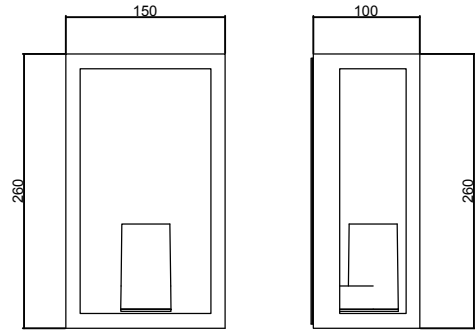

Exterior Wall Light

Product Features

- Alfresco/Indoor Use
- Easy installation
- 3 years replacement warranty

Black White

Technical Specification

Model	WL31001-WHE27
Watts	E27 MAX60W
Voltage	AC 220-240V 50/60Hz
Light Size (L*W*D)	150*100*260 mm
Base(L*W)	252*150 mm
IP Grade	IP44
Material	Metal+Tempered Glass
Color finish	White/Black
Location	Exterior door/Indoor
Style	MORDEN