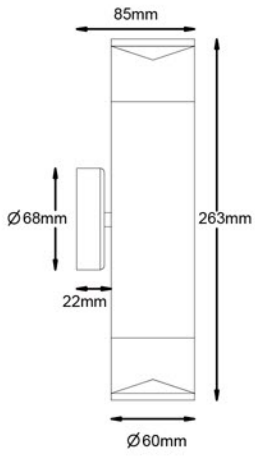

DIMENSIONS

UP/DOWN WALL PILLAR SPOT LIGHTS

Model No.	Input Voltage	LED Source	Material	Finished Color
ST5089 BLK	AC220-240V, 50Hz/DC 12V	Excluding Bulbs	Aluminum Body	Matt Black
ST5089 TTM	AC220-240V, 50Hz/DC 12V	Excluding Bulbs	Aluminum Body	Matt Silver

Lamp Holder 2*GU10, 35W MAX/2*MR16, 20W MAX