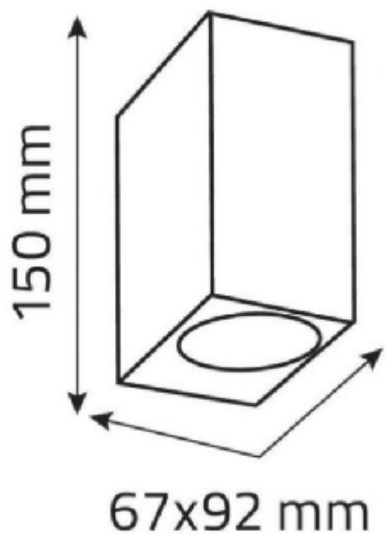

Up&down Wall Spot Light

- Aluminium body
- Tempered glass diffuser
- 240V AC
- 2*6W
- IP65

Model	3A-ST5022 BLK/SIL/WH
Material	Aluminium body
Finish Color	Black/Silver/White
Input Voltage	AC 240V 50Hz
Light Resource	2*GU10,35W MAX
Size	150*67*92mm
Carton Size	20pcs/CTN
IP Grade	IP 65