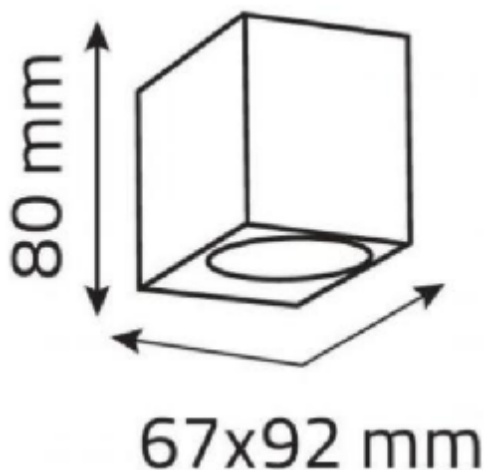

## Fixed Wall Spot Light

- Aluminium body
- Tempered glass diffuser
- 240V AC
- 6W
- IP65

Model	3A-ST5024 BLK/SIL/WH
Material	Aluminium body
Finish Color	Black/Silver/White
Input Voltage	AC 240V
Light Resource	GU10,35W MAX
Size	80*67*92mm
Carton Size	20pcs/CTN
IP Grade	IP 65