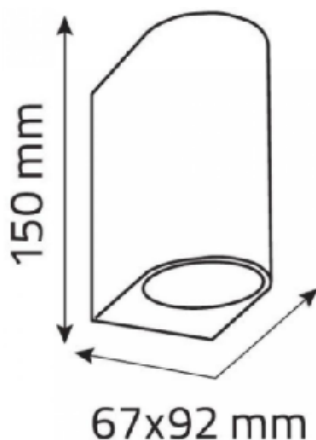

## Up&down Wall Spot Light

- Aluminium body
- Tempered glass diffuser
- 240V AC
- 2\*6W
- IP65

Model	3A-ST5023 BLK/SIL/WH
Material	Aluminium body
Finish Color	Black/Silver/White
Input Voltage	AC 240V 50Hz
Light Resource	2*GU10,35W MAX
Size	150*67*92mm
Carton Size	20pcs/CTN
IP Grade	IP 65