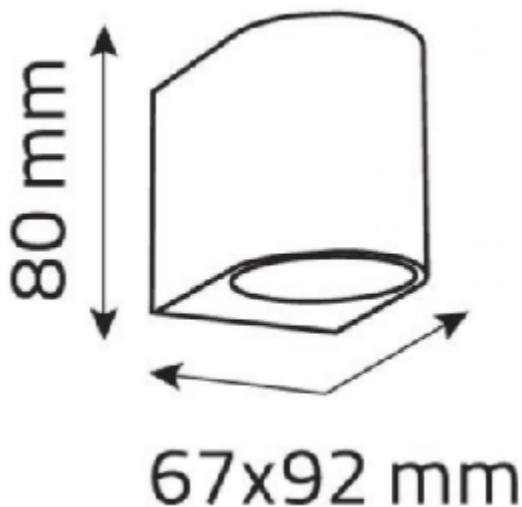

## Fixed Wall Spot Light

- Aluminium body
- Tempered glass diffuser
- 240V AC
- 6W
- IP65

Model	3A-ST5025 BLK/SIL/WH
Material	Aluminium body
Finish Color	Black/Silver/White
Input Voltage	AC 240V
Light Resource	GU10,35W MAX
Size	80*67*92mm
Carton Size	20pcs/CTN
IP Grade	IP 65