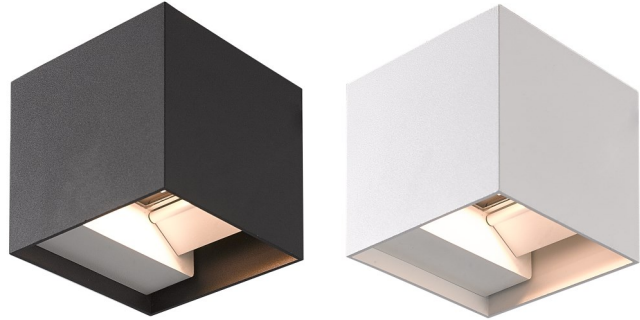

Led Wall Light (Flip Up & Down)

Product Features

- Modern Design
- No UV and IR Radiation
- Outdoor Lighting IP54 & IK02
- Made with Certified SMD LED Chips
- Long Life-Span with Low Power Consumption
- Die Cast Aluminum Construction with RAL 9004 Matt Finish

Technical Specification

Model	ST259/BK/TC or ST259/WH/TC
Watts	2*3W
Input Voltage	AC 240V
Colour Temperature	3000K, 4000K, 5500K
Direction of Light	Up & Down
SDCM	<6
CRI	Ra>80
Lumens Output	520lm
IP Grade	IP 54
Size (L*W*D)	100*100*100mm
Housing Colour	Black / White

use the pre-set switch to set color temperature before installation.