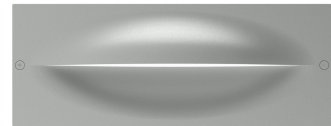

13W LED BRICK WALL LIGHT

Product Features

- 3000K,4000K,6500K CCT Change
- Made with LM-80 certified SMD LED chips
- Waterproof IP65

Technical Specification

Model	ST13307-BK-TC / ST13307-WH-TC / ST13307-SL-TC
Watts	13W
Input Voltage	AC 220-240V 50/60Hz
Colour Temp.	3000K,4000K,6500K CCT change
Lumens Output	670 lm , 561 lm , 349 lm
CRI	Ra>80
Beam Angle	66°
Size	250 x98 x105 mm
IP Grade	IP 65
Dimmable	No
Housing Colour	Black / White/Silvery