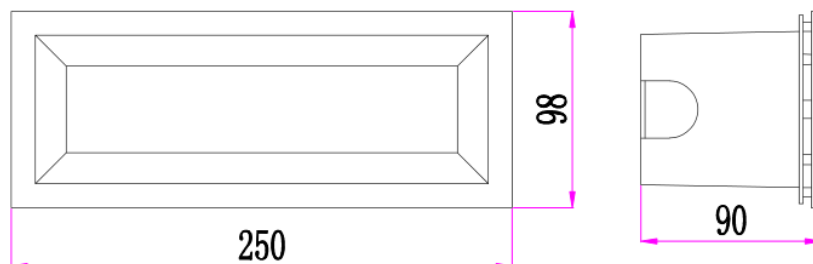

13W LED BRICK WALL LIGHT

Product Features

- 3000K,4000K,6500K CCT Change
- Made with LM-80 certified SMD LED chips
- Waterproof IP65

Technical Specification

Model	ST13306-BK-TC / ST13306-WH-TC / ST13306-SL-TC
Watts	13W
Input Voltage	AC 220-240V 50/60Hz
Colour Temp.	3000K,4000K,6500K CCT change
Lumens Output	587 lm , 639 lm , 584 lm
CRI	Ra>80
Beam Angle	108°
Size	250 x98 x90 mm
IP Grade	IP 65
Dimmable	No
Housing Colour	Black / White/Silvery