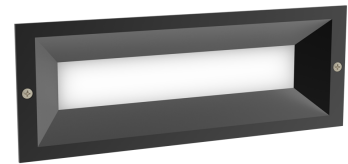

13W LED BRICK WALL LIGHT

Product Features

- 3000K,4000K,6500K CCT Change
- Made with LM-80 certified SMD LED chips
- Waterproof IP65

Technical Specification

Model	ST13306-BK-TC / ST13306-WH-TC / ST13306-SL-TC
Watts	13W
Input Voltage	AC 220-240V 50/60Hz
Colour Temp.	3000K,4000K,6500K CCT change
Lumens Output	587 lm , 639 lm , 584 lm
CRI	Ra>80
Beam Angle	108°
Size	250 x98 x90 mm
IP Grade	IP 65
Dimmable	No
Housing Colour	Black / White/Silvery