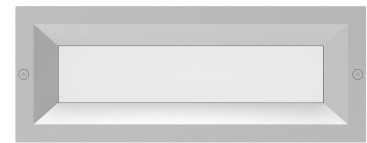

13W LED BRICK WALL LIGHT

Product Features

- 3000K,4000K,6500K CCT Change
- Made with LM-80 certified SMD LED chips
- Waterproof IP65

Technical Specification

Model	ST13306-BK-TC / ST13306-WH-TC / ST13306-SL-TC
Watts	13W
Input Voltage	AC 220-240V 50/60Hz
Colour Temp.	3000K,4000K,6500K CCT change
Lumens Output	587 lm , 639 lm , 584 lm
CRI	Ra>80
Beam Angle	108°
Size	250 x98 x90 mm
IP Grade	IP 65
Dimmable	No
Housing Colour	Black / White/Silvery