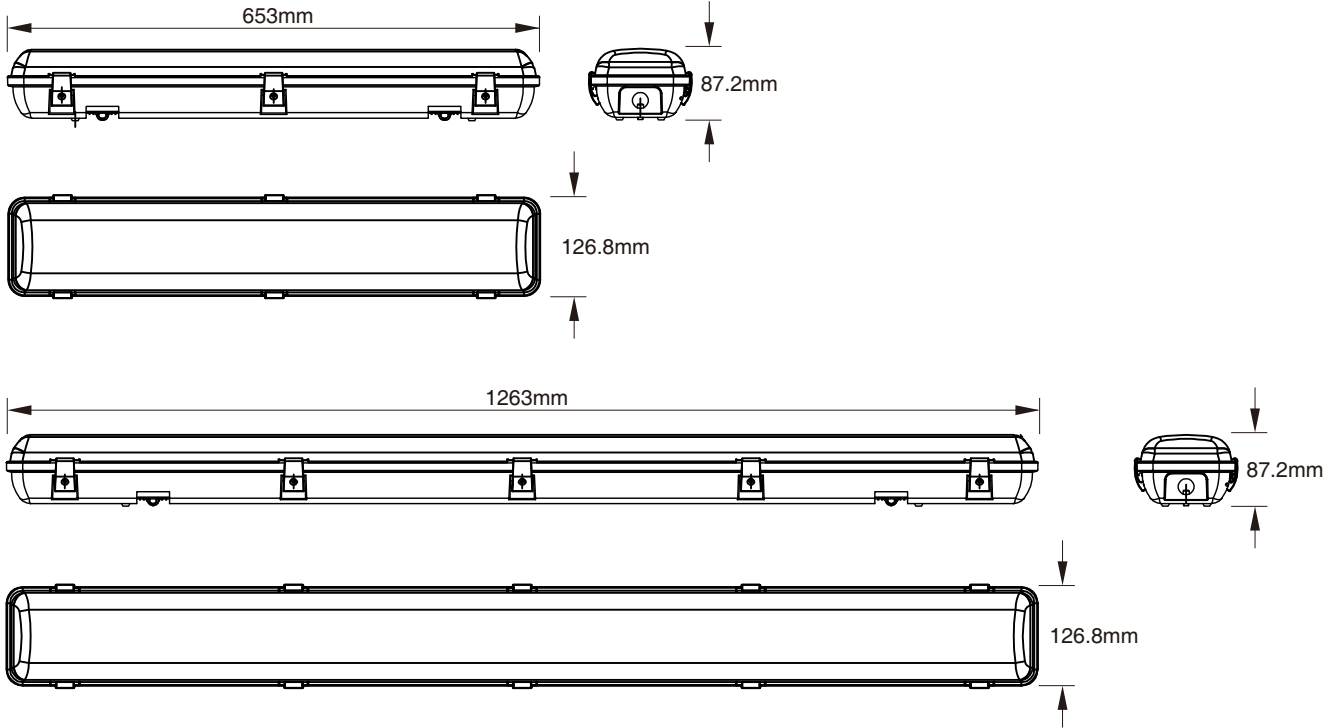

## PRODUCT PARAMETERS

Model:	SP210WPTC	SP220WPTC
System Power	18W	36W
Input Voltage	AC 220-240V	AC 220-240V
Frequency	50/60Hz	50/60Hz
System Lumen	2160lm	4300lm
CCT (selectable)	3000K / 4000K / 6000K	3000K / 4000K / 6000K
Diffuser Material	Polycarbonate	Polycarbonate
Body Material	Polycarbonate	Polycarbonate
Driver	Tridonic	Tridonic
CRI	>80	>80
Power factor	>0.9	>0.9
IP Rating	IP65	IP65
IK Rating	IK08	IK08
Glow wire test:	GWT850°C	GWT850°C
Product Size:	653*126.8*87.2mm	1263*126.8*87.2mm
Carton Size:	695*385*280mm	1305*275*205
Qty/pcs	8pcs	6pcs

## DIMENSIONS