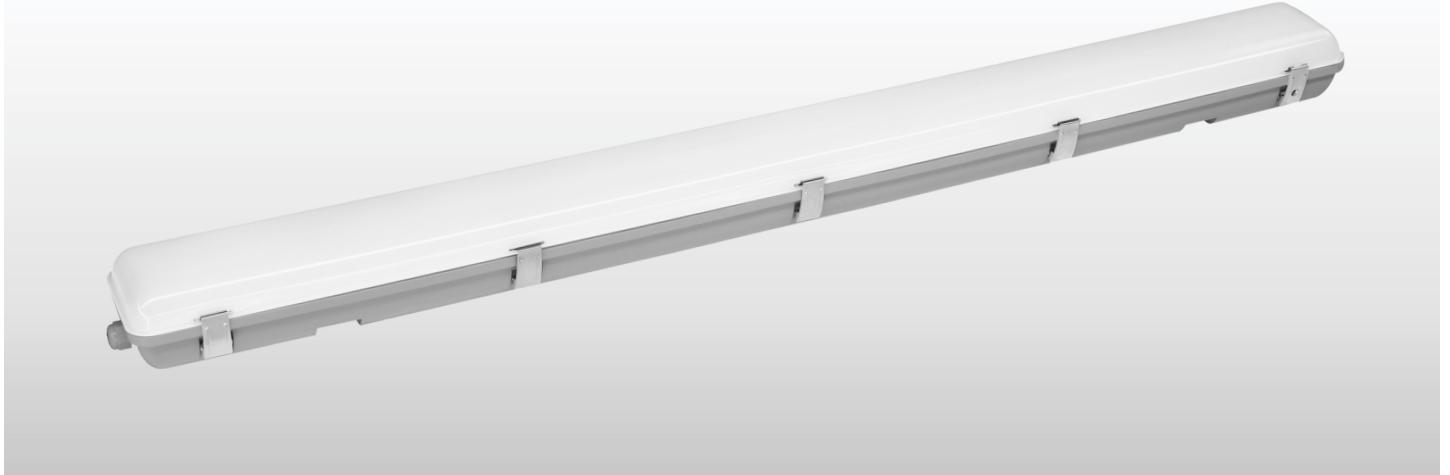

## PRODUCT DESCRIPTION

## PRODUCT PARAMETERS

Model:	SP210WPTC	SP220WPTC
System Power	18W	36W
Input Voltage	AC 220-240V	AC 220-240V
Frequency	50/60Hz	50/60Hz
System Lumen	2160lm	4300lm
CCT (selectable)	3000K / 4000K / 6000K	3000K / 4000K / 6000K
Diffuser Material	Polycarbonate	Polycarbonate
Body Material	Polycarbonate	Polycarbonate
Driver	Tridonic	Tridonic
CRI	>80	>80
Power factor	>0.9	>0.9
IP Rating	IP65	IP65
IK Rating	IK08	IK08
Glow wire test:	GWT850°C	GWT850°C
Product Size:	653*126.8*87.2mm	1263*126.8*87.2mm
Carton Size:	695*385*280mm	1305*275*205
Qty/pcs	8pcs	6pcs

## DIMENSIONS