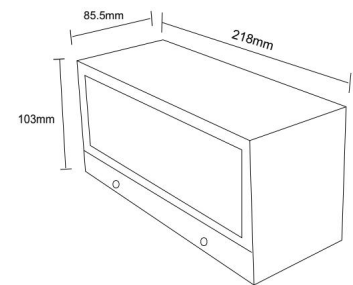

LED WALL LIGHT

Product Features

- Modern design
- No UV and IR radiation
- Outdoor Lighting IP54 & IK02
- Die-cast Aluminium construction with RAL 9004 Matt Finish
- Long life-span with low power consumption
- Up and Down Wall Light (Blanking plate available)

Technical Specification

Model	W1128-6
Watts	15W
Input Voltage	AC 220~240
Power Factor	0.5
Direction of Light	Two Ways: Up & Down
Colour Temp.	3000-4000-5500K
CRI	Ra>80
Lumens Output	MAX 766LM
Size (L*W*D)	218*103*85.5mm
IP Grade	IP 54
Housing Colour	Black
Material	Die-cast Aluminium with RAL9004 matt finish