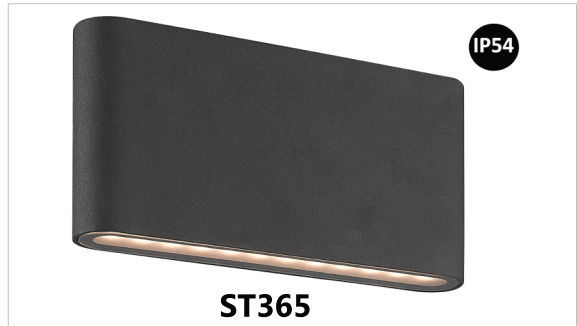

LED WALL UP & DOWN LIGHT

ST354

ST365

Product Features

- Modern design UP DOWN lights
- No UV and IR radiation
- Outdoor Lighting IP54 & IK02
- Die-cast Aluminium with RAL 9004 Matt Finish
- Made with LM-65 certified LED chips
- Up and Down Wall Light (Blanking plate available)

Packaging

- Carton Size: 27CM*22CM*H22CM
20PCS/CTN (ST354)
- Carton Size: 39CM*22CM*H22CM
20PCS/CTN (ST365)

Technical Specification

Model	ST354/WH(12V) ST354/BK(12V) ST354/WH(240V) ST354/BK(240V)
Input	AC240V Or DC12V
Watts	2*3W
Size	115*30*H90mm
Power factor	>0.5
CRI	RA>80
Color Temp	3000K-4000K-5500K
Lumen	300lm
Beam Angle	120°
Dimmable	NO
IP rating	IP54
Fitting Color	BK/WH

Model	ST365/WH(12V) ST365/BK(12V) ST365/WH(240V) ST365/BK(240V)
Input	AC240V Or DC12V
Watts	2*5W
Size	175*30*H90mm
Power factor	>0.5
CRI	RA>80
Color Temp	3000K-4000K-5500K
Lumen	600lm
Beam Angle	120°
Dimmable	NO
IP rating	IP54
Fitting Color	BK/WH