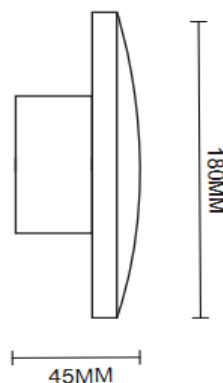

### 9W LF-372534L

New generation SMD LED chip  
Outdoor Lighting IP54&IK02  
Long life, average 30,000Hours  
Easy installation  
Three years replacement warranty  
Long life sapn with low power consumption

### Technical Specification

Model	LF-372534L
Watts	9W
Input Voltage	AC 220~240
Power Factor	> 0.5
Colour Temp.	2700K~6500K
CRI	Ra>80
Lumens Output	MAX650lm
Size (L*W*D)	180*180*45mm
IP Grade	IP 54