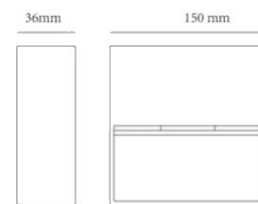

LED WALL LIGHT

Product Features

- Modern design
- No UV and IR radiation
- Outdoor Lighting IP54 & IK02
- Die-cast Aluminium construction with RAL 9004 Matt Finish
- Made with LM- **24** certified LED chips
- Long life-span with low power consumption
- Up and Down Wall Light (Blanking plate available)

Technical Specification

Model	LF-372002
Watts	3W
Input Voltage	AC 220~240
Power Factor	0.5
Direction of Light	Two Ways: Up & Down
Colour Temp.	2700-6500K
CRI	Ra>80
Lumens Output	115LM
Size (L*W*D)	150*150*36mm
IP Grade	IP 54
Housing Colour	Black
Material	Die-cast Aluminium with RAL9004 matt finish