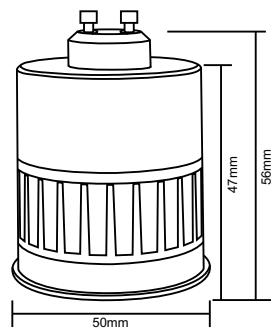

GU10 Dual Power 8W 4W

Product Features

- GU10 Base
- Tri-colour WW/CW/DL
- Dual Wattage 8W & 4W
- Triac Dimming and Flicker Free
- No UV and IR radiation
- Indoor Lighting only
- 38° & 60° beam angle
- Long life-span with low power consumption

Technical Specification

Model	LED/GU10/Dual Power/8W 4W
Watts	Dual Wattage 4W & 8W
Input Voltage	AC 200~240
Power Factor	> 0.8
Dimmable	Yes, Flicker Free
Colour Temp.	Tri Color 3000K - 4000K -5000K
CRI	Ra>90
Lumens Output	450-650LM
Size (mm)	φ50*56mm
Beam Angle	38°/60°
Housing Colour	White
Material	Aluminum +PC
Packing	100pcs/ctn
Carton Size	265*265*280mm