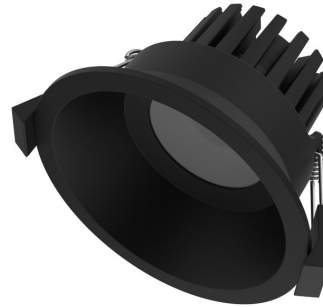

10W FRAMELESS DOWNLIGHT

Product Features

- Frameless Design
- Deep recessed light source
- Made with LM-80 certified LED chip
- Long life-span with low power consumption
- Incl. remote driver and Australian standard plug

Technical Specification

Model	DL9411-BLK
Watts	10W
Input Voltage	AC 240V 50/60Hz
Colour Temp.	3000K/4000K
Lumens Output	900-950lm
CRI	Ra>80
Beam Angle	60°
Size	D102 * H70mm
Cutout	D90mm
IP Grade	IP 20
Dimmable	Yes (Triac Dimming)
Housing Colour	Black