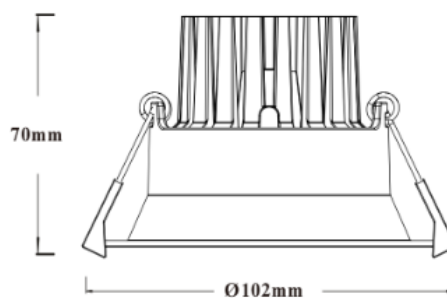

10W FRAMELESS DOWNLIGHT

Product Features

- Frameless Design
- Deep recessed light source
- Made with LM-80 certified LED chip
- Long life-span with low power consumption
- Incl. remote driver and Australian standard plug

Technical Specification

Model	DL9411-BLK
Watts	10W
Input Voltage	AC 240V 50/60Hz
Colour Temp.	3000K/4000K
Lumens Output	900-950lm
CRI	Ra>80
Beam Angle	60°
Size	D102 * H70mm
Cutout	D90mm
IP Grade	IP 20
Dimmable	Yes (Triac Dimming)
Housing Colour	Black