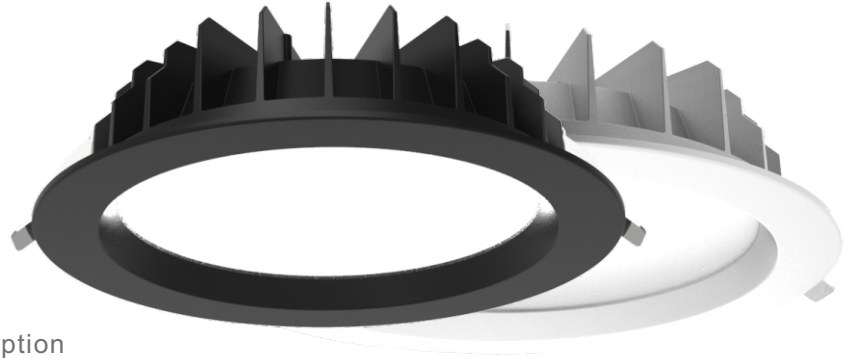

LED RECESSED DOWNLIGHT

Product Features

- IP54 Rating
- High lumen efficiency
- External flicker-free driver
- Long life span with low power consumption
- For home, office, store, super market, cafes, exhibition, halls, museum hotel, restaurant etc.

Technical Specification

Model	DL6001-WHTC60S02	DL6001-BKTC60S02
Watts	60W	
Input Voltage	AC220-240V 50/60HZ	
Colour Temp	3000K/4000K/5700K	
Lumens Output	5978lm	
CRI	Ra>90	
Size	Ø270x50 mm	
Cut-out	Ø235-260 mm	
IP Grade	IP 54	
Beam Angle (°)	100°	
Light Source	SMD	
Dimmable	Triac dimmable	
Housing Colour	Black,White	