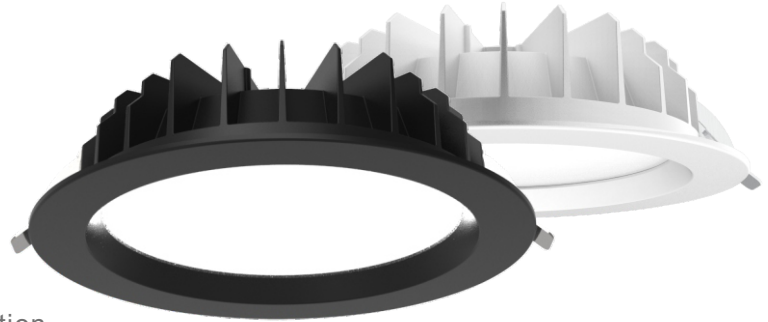

LED RECESSED DOWNLIGHT

Product Features

- IP54 Rating
- High lumen efficiency
- External flicker-free driver
- Long life span with low power consumption
- For home, office, store, super market, cafes, exhibition, halls, museum hotel, restaurant etc.

Technical Specification

Model	DL2005-WHTC20C02	DL2005-BKTC20C02
Watts	20W	
Input Voltage	AC220-240V 50/60HZ	
Colour Temp	3000K/4000K/5700K	
Lumens Output	3449lm	
CRI	Ra>90	
Size	Ø195x50 mm	
Cut-out	Ø165-185 mm	
IP Grade	IP 54	
Beam Angle (°)	90°	
Light Source	SMD	
Dimmable	Yes	
Housing Colour	Black,White	