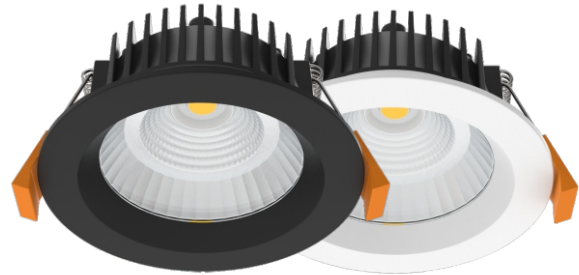

# RECESSED LED DOWNLIGHT

## Product Features

- IP54 Rating.
- Flicker-free driver.
- CRI>90 for a more real lighting effect.
- For home, office, store, super market, cafes, exhibition, halls, museum hotel, restaurant etc.

## Technical Specification

Model	DL1757-WHTC12C02	DL1757-BKTC12C02
Watts	12W	
Input Voltage	AC220-240V 50/60HZ	
Colour Temp	3000K&4000K&5000K	
Lumens Output	1000lm	
CRI	Ra>90	
Size	Ø110x56mm	
Cut-out	Ø90-95 mm	
IP Grade	IP54	
Beam Angle (°)	100°	
Light Source	COB	
Dimmable	Triac Dimmable	
Housing Colour	Black,White	