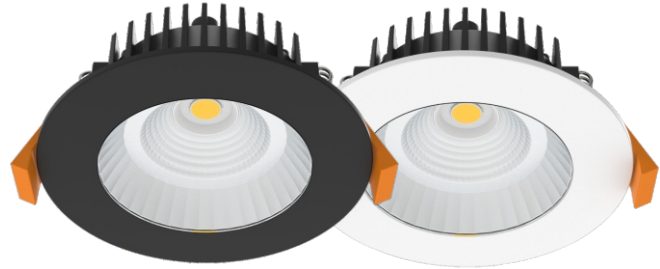

RECESSED LED DOWNLIGHT

Product Features

- IP54 Rating.
- Flicker-free driver.
- CRI>90 for a more real lighting effect.
- For home, office, store, super market, cafes, exhibition, halls, museum hotel, restaurant etc.

Technical Specification

Model	DL1756-WHTC12C02	DL1756-BKTC12C02
Watts	12W	
Input Voltage	AC220-240V 50/60HZ	
Colour Temp	3000K&4000K&5000K	
Lumens Output	1000lm	
CRI	Ra>90	
Size	Ø110x45mm	
Cut-out	Ø90-95 mm	
IP Grade	IP54	
Beam Angle (°)	100°	
Light Source	COB	
Dimmable	Triac Dimmable	
Housing Colour	Black,White	