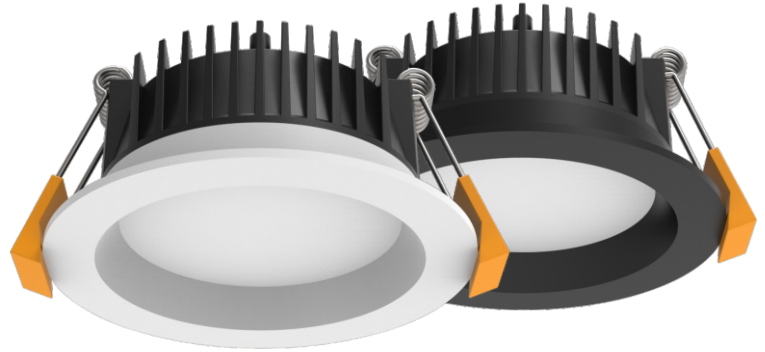

RECESSED LED DOWNLIGHT

Product Features

- IP54 Rating.
- Flicker-free driver.
- Adopt anti-glare diffuser.
- CRI>80 for a more real lighting effect.
- For home, office, store, super market, cafes, exhibition, halls, museum hotel, restaurant etc.

Technical Specification

Model	DL1571-WHTC13S02	DL1571-SCTC13S02	DL1571-BKTC13S02
Watts	13W		
Input Voltage	AC220-240V 50/60HZ		
Colour Temp	3000K&4000K&5700K		
Lumens Output	888lm		
CRI	Ra>80		
Size	Ø110x56 mm		
Cut-out	Ø90-95 mm		
IP Grade	IP54		
Beam Angle (°)	100°		
Light Source	SMD		
Dimmable	Triac Dimmable		
Housing Colour	Black,White		