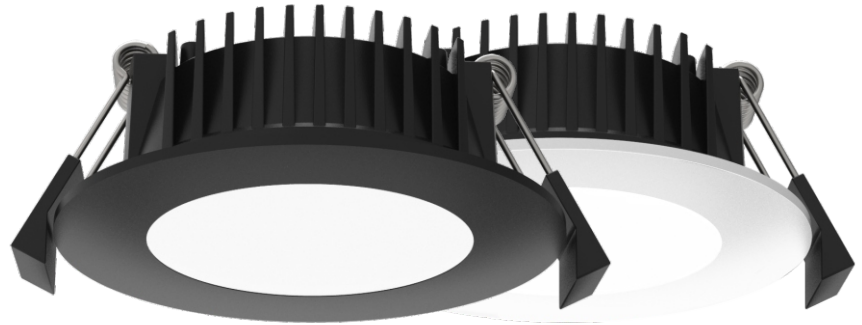

RECESSED LED DOWNLIGHT

Product Features

- IP54 Rating.
- Flicker-free driver.
- Adopt anti-glare diffuser.
- CRI>80 for a more real lighting effect.
- For home, office, store, super market, cafes, exhibition, halls, museum hotel, restaurant etc.

Technical Specification

Model	DL1561-WHTC13S01	DL1561-SCTC13S01	DL1561-BKTC13S01
Watts	13W		
Input Voltage	AC220-240V 50/60HZ		
Colour Temp	3000K&4000K&5700K		
Lumens Output	874lm		
CRI	Ra>80		
Size	Ø110x50mm		
Cut-out	Ø90-95 mm		
IP Grade	IP54		
Beam Angle (°)	100°		
Light Source	SMD		
Dimmable	Triac Dimmable		
Housing Colour	Black,White		