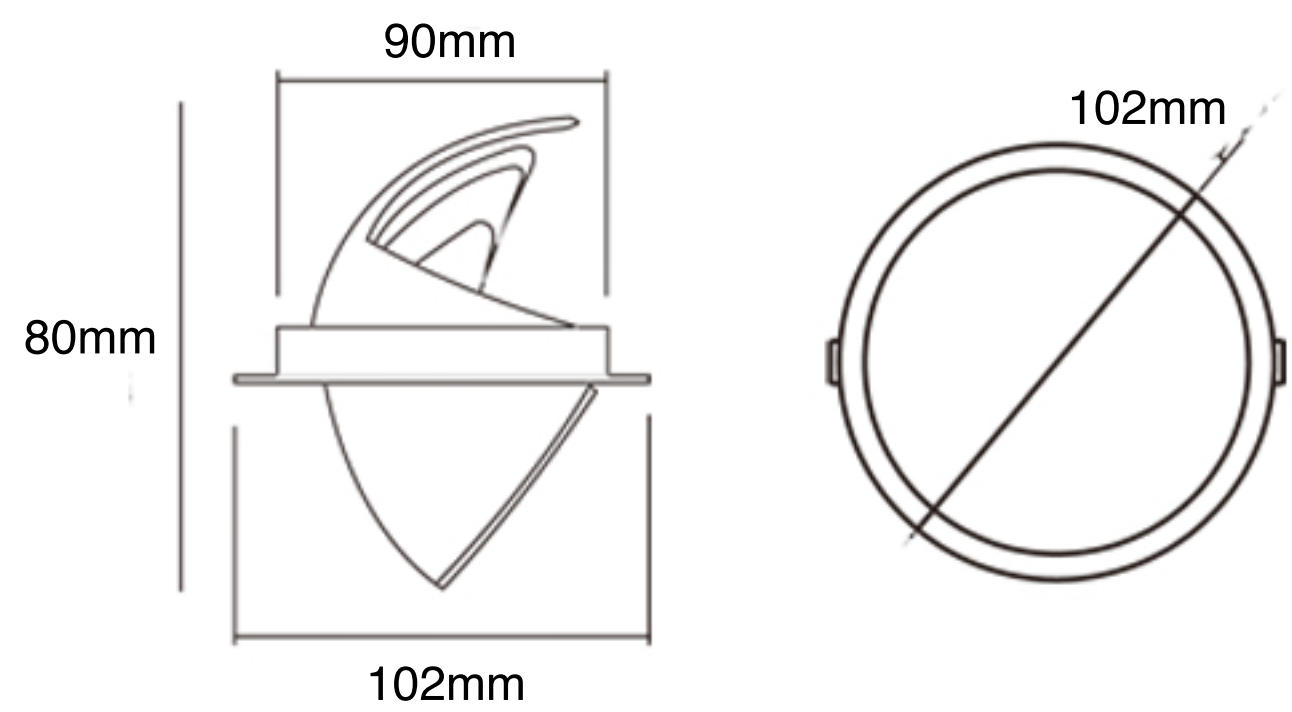

DL05-03-10

Features

- Cast aluminum lamp body, excellent heat dissipation, IC-4 Rated
- Optional to matt white and black housing colour
- The bracket mechanism ensures optimum tilting function
60° (-15° ~ +45°) and rotating 340°
- 3-CCT switchable

Specification

Power Factor	>0.9
CRI	>90
Lumens	700-750lm
CCT	3000K, 4000K, 5000K
Beam Angle	40°
IP Rating	IP20
Lifetime	>3000hrs
Warranty	3 years

Model Number	Body Colour	Watts	Cut-out	Dimmable
DL05-03-10-W	White	10W	90mm	Yes
DL05-03-10-B	Black			