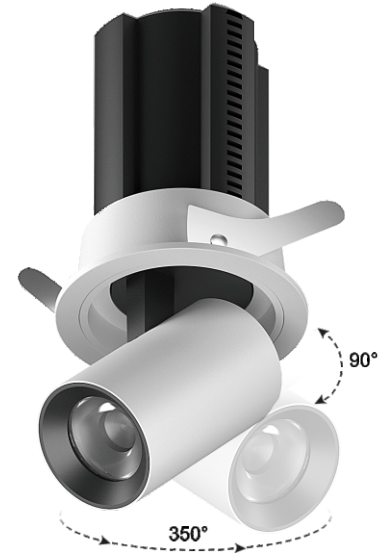

# LED Recessed Adjustable Telescopic Light

## Product Features

- 355° Rotate , 0-90° Tilt.
- Up and down adjustable.
- Anti glare honeycomb mesh.
- Recessed Telescopic Light.
- Tri-CCT: 2700K&4000K&6000K.
- For home, office, store, super market, cafes, exhibition, halls, museum hotel, restaurant etc.

## Technical Specification

Model	DLV325-WHTC7C02	DLV325-BKTC7C02
Watts	7W	
Input Voltage	AC220-240V 50/60HZ	
Colour Temp	2700K&4000K&6000K	
CRI	Ra>90	
Size	Ø61.6x86 mm	
Cut-out	Ø55 mm	
IP Grade	IP 20	
Beam Angle (°)	10°/15°/24°/38°/60°	
Light Source	COB	
Dimmable	NO	
Housing Colour	Lamp body sand white, black tube	