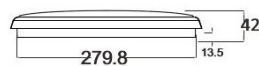

Model	AC9002-LED-20W
Watts	20W
Input Voltage	AC 200~240V
Dimmable	Yes (Triac dimmable)
Power Factor	≥ 0.90
Beam Angle	120°
Colour Temp.	3000K / 5000K
CRI	Ra>80
Lumens Output	1900-2000lm
Size	300*300*H42mm
IP Grade	IP54
Cover	Opaque
Rim Housing	White / Satin Chrome
Dimmable	Triac Dimmable

L300*W300mm

* The information in this datasheet may be changed by 3A Lighting at any time without prior notice.