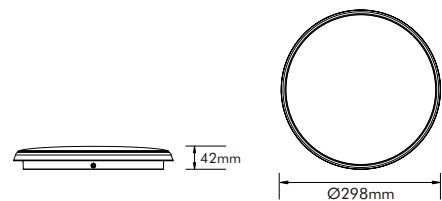

LED CEILING LIGHT

Product Features

- Flicker free.
- Dual power.
- High quality SMD LEDs.
- IP54 waterproof.
- New design, super slim to 42mm height.
- Long lifespan more than 50,000hrs.

Use the pre-set switch to set power and color temperature before installation.

Technical Specification

Model	AC9001-WHTCDP1825S1
Watts	18W/25W
Input Voltage	AC200-240V
Power Factor	0.9
Colour Temp.	3000K-4000K-5000K
CRI	80+
Lumens Output	2150-2250lm (18W) 2800-2950lm (25W)
Size (L* D*H)	Ø298*H42mm
IP Grade	IP54
Housing Colour	Satin Chrome/White
Beam Angle	120°