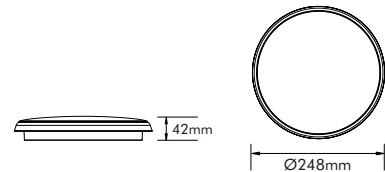

LED CEILING LIGHT

Product Features

- Flicker free.
- Dural power.
- High quality SMD LEDs.
- IP54 waterproof.
- New design, super slim to 42mm height.
- Long lifespan more than 50,000hrs.

Use the pre-set switch to set power and color temperature before installation.

Technical Specification

Model	AC9001-WHTCDP1215S1
Watts	12W/15W
Input Voltage	AC200-240V
Power Factor	0.9
Colour Temp.	3000K-4000K-5000K
CRI	80+
Lumens Output	1300-1400lm (12W) 1550-1650lm (15W)
Size (L* D*H)	Ø248*H42mm
IP Grade	IP54
Housing Colour	Satin Chrome/White
Beam Angle	120°