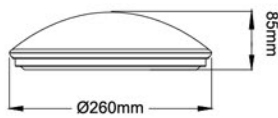

DIMENSIONS

PRODUCT FEATURES

- Luminaire efficacy of up to 95 lm/W.
- Pre-set tri-color-temperature switch for diverse needs.
- Includes built-in driver.
- Housing part with good heat dissipation and anti-shock compact structure to make it free from visible catches.
- Energy saving and international approval with CE, RoHS, SAA. Perfect used in home.

PACKAGING(15W)

- Packaging L295*W103*H295mm
- Carton 8pcs/CTN
- Carton Size L85.5*W31.5*H32mm

PACKAGING(30W)

- Packaging L415*W135*H390mm
- Carton 5pcs/CTN
- Carton Size L70*W43.5*H41.5mm

PACKAGING(18W)

- Packaging L340*W340*H110mm
- Carton 5pcs/CTN
- Carton Size L57.5*W36*H36mm