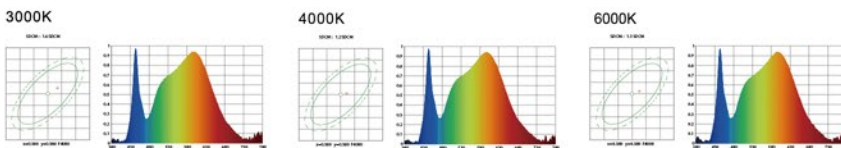

PHOTOMETRIC DATA

AC1011-LED-15W AC1011-LED-18W