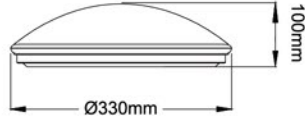

DIMENSIONS

PRODUCT FEATURES

- Luminaire efficacy of up to 95 lm/W.
- Pre-set tri-color-temperature switch for diverse needs.
- Includes built-in driver.
- Housing part with good heat dissipation and anti-shock compact structure to make it free from visible catches.
- Energy saving and international approval with CE, RoHS, SAA. Perfect used in home.

PACKAGING(15W)

- Packaging L295*W103*H295mm
- Carton 8pcs/CTN
- Carton Size L85.5*W31.5*H32mm

PACKAGING(30W)

- Packaging L415*W135*H390mm
- Carton 5pcs/CTN
- Carton Size L70*W43.5*H41.5mm

PACKAGING(18W)

- Packaging L340*W340*H110mm
- Carton 5pcs/CTN
- Carton Size L57.5*W36*H36mm