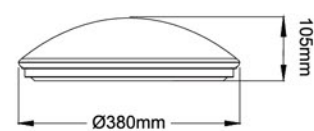

DIMENSIONS

PRODUCT FEATURES

- Luminaire efficacy of up to 95 lm/W.
- Pre-set tri-color-temperature switch for diverse needs.
- Includes built-in driver.
- Housing part with good heat dissipation and anti-shock compact structure to make it free from visible catches.
- Energy saving and international approval with CE, RoHS, SAA. Perfect used in home.

PACKAGING(15W)

- Packaging L295*W103*H295mm
- Carton 8pcs/CTN
- Carton Size L85.5*W31.5*H32mm

PACKAGING(30W)

- Packaging L415*W135*H390mm
- Carton 5pcs/CTN
- Carton Size L70*W43.5*H41.5mm

PACKAGING(18W)

- Packaging L340*W340*H110mm
- Carton 5pcs/CTN
- Carton Size L57.5*W36*H36mm