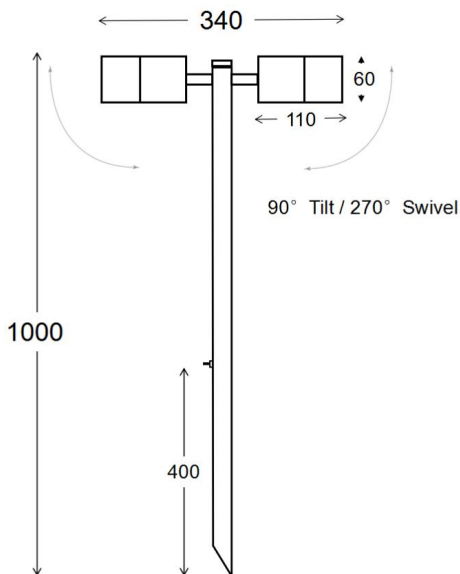

Long Spike

GENERAL

Model NO.:	3A-3131L
Main Material:	Forging Aluminium
Finish:	Powder Coated Black
IP Rating:	65
Dimensions (mm):	180X60X1000
Gross Weight (kg):	1.2

LAMP

Light Source:	12V MR16
Wattage:	20W MAX
Lamp Included:	No
Maximum Lamp Length (mm):	70

Long Spike

GENERAL

Model NO.:	3A-3312L
Main Material:	316 Stainless Steel
Finish:	Clear Anodized
IP Rating:	65
Dimensions (mm):	180X60X1000
Gross Weight (kg):	1.4

LAMP

Light Source:	12V MR16
Wattage:	20W MAX
Lamp Included:	No
Maximum Lamp Length (mm):	70

Long Spike

GENERAL

Model NO.:	3A-3132
Main Material:	Forging Aluminium
Finish:	Powder Coated Black
IP Rating:	65
Dimensions (mm):	340X60X1000
Gross Weight (kg):	1.7

LAMP

Light Source:	12V MR16
Wattage:	2X20W MAX
Lamp Included:	No
Maximum Lamp Length (mm):	70

Long Spike

GENERAL

Model NO.:	3A-3313
Main Material:	316 Stainless Steel
Finish:	Clear Anodized
IP Rating:	65
Dimensions (mm):	340X60X1000
Gross Weight (kg):	2

LAMP

Light Source:	12V MR16
Wattage:	2X20W MAX
Lamp Included:	No
Maximum Lamp Length (mm):	70