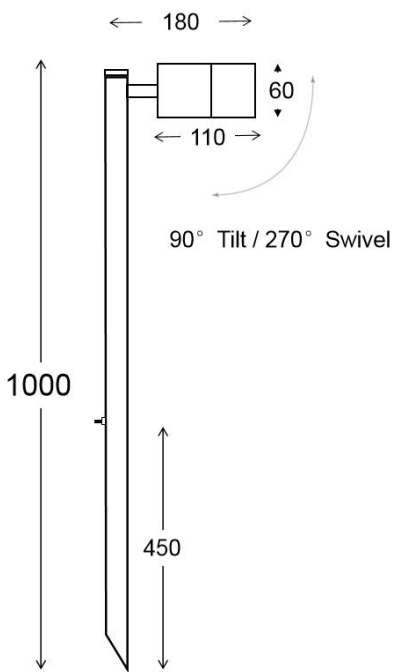

Long Spike

GENERAL

Model NO.:	3A-3131L
Main Material:	Forging Aluminium
Finish:	Powder Coated Black
IP Rating:	65
Dimensions (mm):	180X60X1000
Gross Weight (kg):	1.2

LAMP

Light Source:	12V MR16
Wattage:	20W MAX
Lamp Included:	No
Maximum Lamp Length (mm):	70

Long Spike

GENERAL

Model NO.:	3A-3312L
Main Material:	316 Stainless Steel
Finish:	Clear Anodized
IP Rating:	65
Dimensions (mm):	180X60X1000
Gross Weight (kg):	1.4

LAMP

Light Source:	12V MR16
Wattage:	20W MAX
Lamp Included:	No
Maximum Lamp Length (mm):	70

Long Spike

GENERAL

Model NO.:	3A-3132
Main Material:	Forging Aluminium
Finish:	Powder Coated Black
IP Rating:	65
Dimensions (mm):	340X60X1000
Gross Weight (kg):	1.7

LAMP

Light Source:	12V MR16
Wattage:	2X20W MAX
Lamp Included:	No
Maximum Lamp Length (mm):	70

Long Spike

GENERAL

Model NO.:	3A-3313
Main Material:	316 Stainless Steel
Finish:	Clear Anodized
IP Rating:	65
Dimensions (mm):	340X60X1000
Gross Weight (kg):	2

LAMP

Light Source:	12V MR16
Wattage:	2X20W MAX
Lamp Included:	No
Maximum Lamp Length (mm):	70