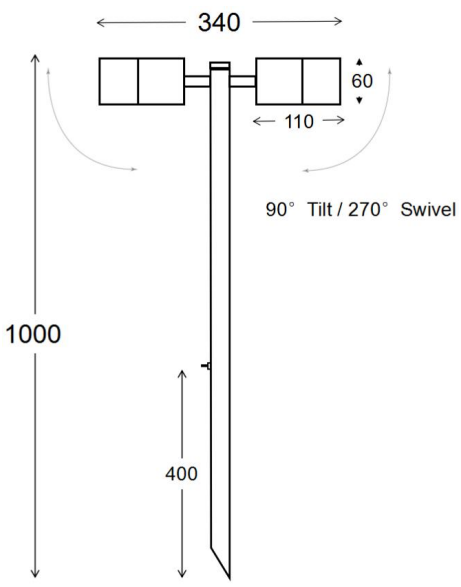

Long Spike

GENERAL

Model NO.:	3A-3131L
Main Material:	Forging Aluminium
Finish:	Powder Coated Black
IP Rating:	65
Dimensions (mm):	180X60X1000
Gross Weight (kg):	1.2

LAMP

Light Source:	12V MR16
Wattage:	20W MAX
Lamp Included:	No
Maximum Lamp Length (mm):	70

Long Spike

GENERAL

Model NO.:	3A-3312L
Main Material:	316 Stainless Steel
Finish:	Clear Anodized
IP Rating:	65
Dimensions (mm):	180X60X1000
Gross Weight (kg):	1.4

LAMP

Light Source:	12V MR16
Wattage:	20W MAX
Lamp Included:	No
Maximum Lamp Length (mm):	70

Long Spike

GENERAL

Model NO.:	3A-3132
Main Material:	Forging Aluminium
Finish:	Powder Coated Black
IP Rating:	65
Dimensions (mm):	340X60X1000
Gross Weight (kg):	1.7

LAMP

Light Source:	12V MR16
Wattage:	2X20W MAX
Lamp Included:	No
Maximum Lamp Length (mm):	70

Long Spike

GENERAL

Model NO.:	3A-3313
Main Material:	316 Stainless Steel
Finish:	Clear Anodized
IP Rating:	65
Dimensions (mm):	340X60X1000
Gross Weight (kg):	2

LAMP

Light Source:	12V MR16
Wattage:	2X20W MAX
Lamp Included:	No
Maximum Lamp Length (mm):	70