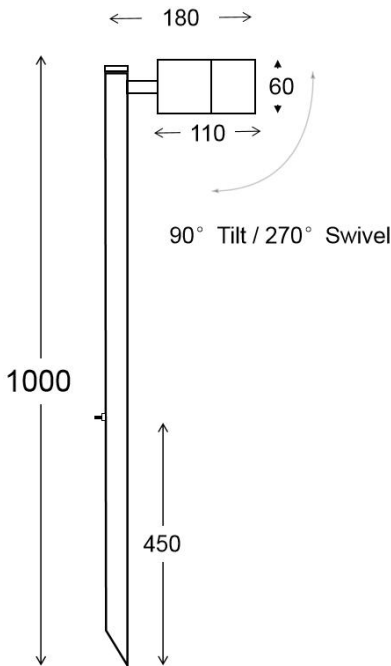

Long Spike

GENERAL

Model NO.:	3A-3131L
Main Material:	Forging Aluminium
Finish:	Powder Coated Black
IP Rating:	65
Dimensions (mm):	180X60X1000
Gross Weight (kg):	1.2

LAMP

Light Source:	12V MR16
Wattage:	20W MAX
Lamp Included:	No
Maximum Lamp Length (mm):	70

Long Spike

GENERAL

Model NO.:	3A-3312L
Main Material:	316 Stainless Steel
Finish:	Clear Anodized
IP Rating:	65
Dimensions (mm):	180X60X1000
Gross Weight (kg):	1.4

LAMP

Light Source:	12V MR16
Wattage:	20W MAX
Lamp Included:	No
Maximum Lamp Length (mm):	70

Long Spike

GENERAL

Model NO.:	3A-3132
Main Material:	Forging Aluminium
Finish:	Powder Coated Black
IP Rating:	65
Dimensions (mm):	340X60X1000
Gross Weight (kg):	1.7

LAMP

Light Source:	12V MR16
Wattage:	2X20W MAX
Lamp Included:	No
Maximum Lamp Length (mm):	70

Long Spike

GENERAL

Model NO.:	3A-3313
Main Material:	316 Stainless Steel
Finish:	Clear Anodized
IP Rating:	65
Dimensions (mm):	340X60X1000
Gross Weight (kg):	2

LAMP

Light Source:	12V MR16
Wattage:	2X20W MAX
Lamp Included:	No
Maximum Lamp Length (mm):	70