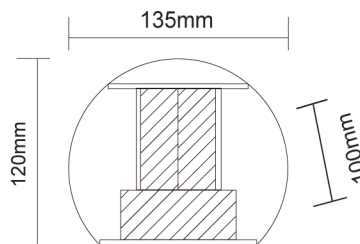

2*3W HIGH EFFICIENCY UP AND DOWN WALL LIGHT

2*3W ST-259 UP&DOWN

New generation COB LED chip
Outdoor Lighting IP54&IK02
average long life,30,000Hours
Easy installation
Three years replacement warranty
Long life sapn with low power consumption

Black **White**

Technical Specification

Model	ST -258
Watts	2*3W
Input Voltage	AC 220~240
Power Factor	> 0.5
Direction of Light	Two Ways: Up & Down
Colour Temp.	3000K-4000K-5700K
CRI	Ra>80
Lumens Output	MAX520lm
Size (L*W*D)	135*120*100mm
IP Grade	IP 54
Dimmable	YES

SPECIFICATION

Power	Model	Fitting Color	CRI	Beam Angle	CCT	FLUX	Dimmable
2*3W	ST-258-WH	White	≥80	105°	3000k-4000k-5700k	300lm	YES
2*3W	ST-258-BK	Black	≥80	105°	3000k-4000k-5700k	250lm	YES

* The information in this datasheet may be changed by 3A Lighting at any time without prior notice.