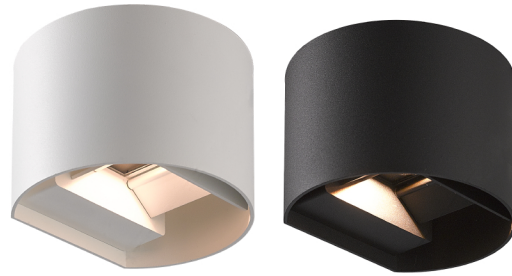

2*3W HIGH EFFICIENCY UP AND DOWN WALL LIGHT

2*3W ST-259 UP&DOWN

New generation COB LED chip
Outdoor Lighting IP54&IK02
average long life,30,000Hours
Easy installation
Three years replacement warranty
Long life sapn with low power consumption

Black **White**

Technical Specification

Model	ST -258
Watts	2*3W
Input Voltage	AC 220~240
Power Factor	> 0.5
Direction of Light	Two Ways: Up & Down
Colour Temp.	3000K-4000K-5700K
CRI	Ra>80
Lumens Output	MAX520lm
Size (L*W*D)	135*120*100mm
IP Grade	IP 54
Dimmable	YES

SPECIFICATION

Power	Model	Fitting Color	CRI	Beam Angle	CCT	FLUX	Dimmable
2*3W	ST-258-WH	White	≥80	105°	3000k-4000k-5700k	300lm	YES
2*3W	ST-258-BK	Black	≥80	105°	3000k-4000k-5700k	250lm	YES

* The information in this datasheet may be changed by 3A Lighting at any time without prior notice.