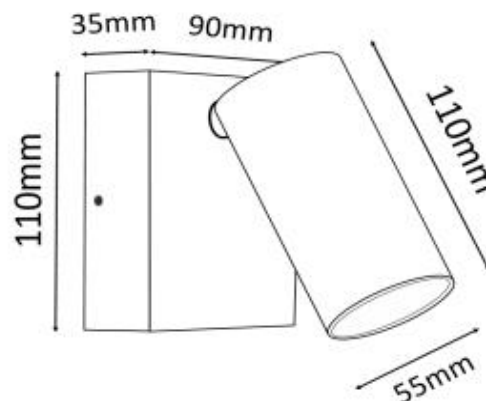

LED Single Adjustable Pillar Wall Spot Light

- Aluminium body
- Tempered glass diffuser
- 240V AC 8W LED
- CCT 3K/4K/5K
- IP65

Model	3A-251
Material	Aluminium body
Finish Color	Black/Titanium/Silver/White
Input Voltage	AC 240V
Light Resource	8W LED COB
Color Temperature	3K/4K/5K
Size	110*90*160mm
Carton Size	20pcs/CTN
IP Grade	IP 65