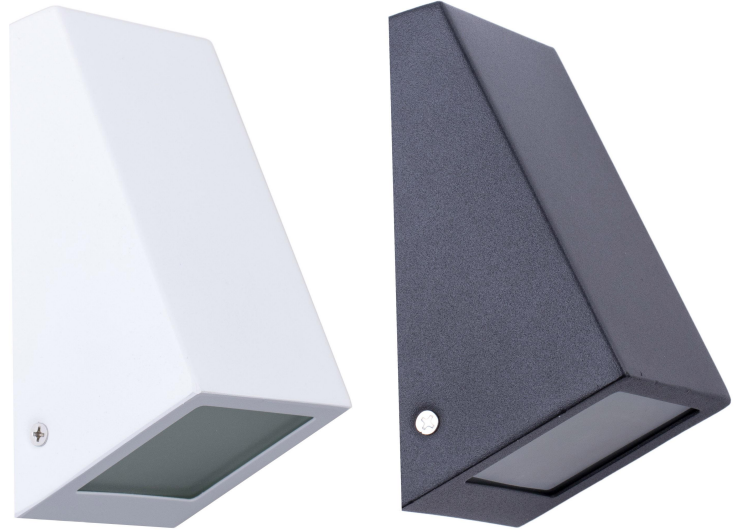

Decorative Wall Wedged Light

- Aluminium body
- Stainless Steel base
- Tempered glass diffuser
- 240V AC 50HZ
- GU10 35W MAX
- IP54

Model	3A-2324 BK/WH
Material	Aluminium body
Finish Color	Black/White
Input Voltage	AC 220-240V,50Hz
Lamp Holder	GU10,35W MAX
Size	70*70*160mm
Carton Size	20pcs/CTN
IP Grade	IP 54

Matt Black

Matt White

Matt Silver

* The information in this datasheet may be changed by 3A Lighting at any time without prior notice.