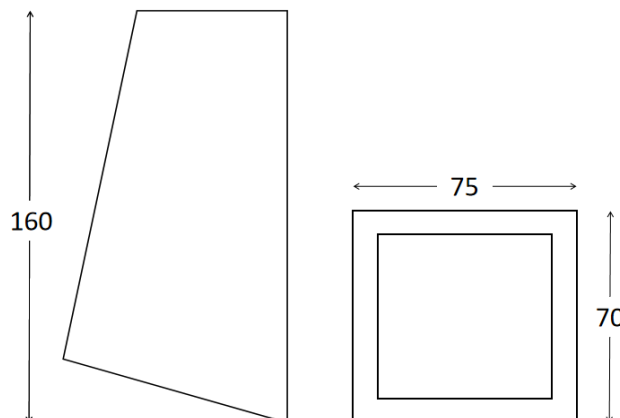

* The information in this datasheet may be changed by 3A Lighting at any time without prior notice.