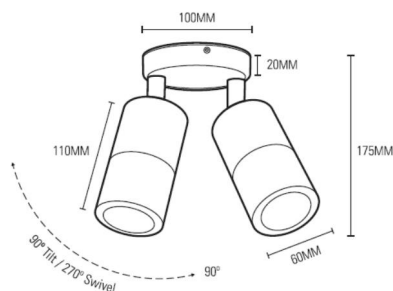

ALUMINIUM DOUBLE ADJUSTABLE SPOT LIGHTS 3A-2124

Titanium

Black

White

Model	3A-2124
Material	Aluminium Body
Finished Color	Titanium/Matt Black/Matt White
Input Voltage	AC220-240V,50Hz
Lamp Holder	2*GU10,35W MAX
Dimension	100*135*175mm
IP Rate	IP65

316 STAINLESS STEEL DOUBLE ADJUSTABLE SPOT LIGHTS 3A-2134

Model	3A-2134
Material	316 Stainless Steel
Finished Color	Clear Anodized
Input Voltage	AC220-240V,50Hz
Lamp Holder	2*GU10,35W MAX
Dimension	100*135*175mm
IP Rate	IP65

SOLID COPPER DOUBLE ADJUSTABLE SPOT LIGHTS 3A-2134

Model	3A-2118
Material	Solid Copper
Finished Color	Weathered Copper
Input Voltage	AC220-240V,50Hz
Lamp Holder	2*GU10,35W MAX
Dimension	100*135*175mm
IP Rate	IP65