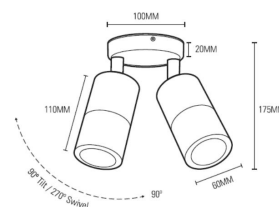

ALUMINIUM DOUBLE ADJUSTABLE SPOT LIGHTS 3A-2124

Titanium

Black

White

Model	3A-2124
Material	Aluminium Body
Finished Color	Titanium/Matt Black/Matt White
Input Voltage	AC220-240V,50Hz
Lamp Holder	2*GU10,35W MAX
Dimension	100*135*175mm
IP Rate	IP65

316 STAINLESS STEEL DOUBLE ADJUSTABLE SPOT LIGHTS 3A-2134

Model	3A-2134
Material	316 Stainless Steel
Finished Color	Clear Anodized
Input Voltage	AC220-240V,50Hz
Lamp Holder	2*GU10,35W MAX
Dimension	100*135*175mm
IP Rate	IP65

SOLID COPPER DOUBLE ADJUSTABLE SPOT LIGHTS 3A-2134

Model	3A-2118
Material	Solid Copper
Finished Color	Weathered Copper
Input Voltage	AC220-240V,50Hz
Lamp Holder	2*GU10,35W MAX
Dimension	100*135*175mm
IP Rate	IP65