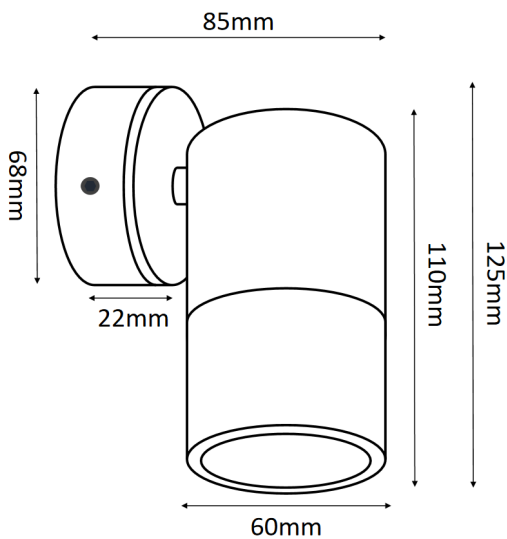

Fixed Pillar Wall Spot Light

- Aluminium body
- Tempered glass diffuser
- 240V AC 50HZ
- GU10 35W MAX
- IP65

Model	3A-2121 BLK/TTM/SIL/WH
Material	Aluminium body
Finish Color	Black/Titanium/Silver/White
Input Voltage	AC 220-240V,50Hz
Lamp Holder	GU10,35W MAX
Size	110*60*85mm
Carton Size	20pcs/CTN
IP Grade	IP 65