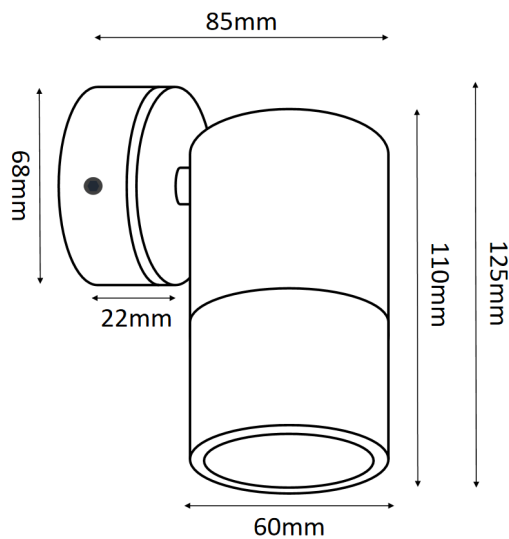

## Fixed Pillar Wall Spot Light

- Copper body
- Tempered glass diffuser
- 240V AC 50HZ
- GU10 35W MAX
- IP65

Model	3A-2114
Material	Solid copper body
Finish Color	Copper
Input Voltage	AC 220-240V,50Hz
Lamp Holder	GU10,35W MAX
Size	110*60*85mm
Carton Size	10pcs/CTN
IP Grade	IP 65

\* The information in this datasheet may be changed by 3A Lighting at any time without prior notice.