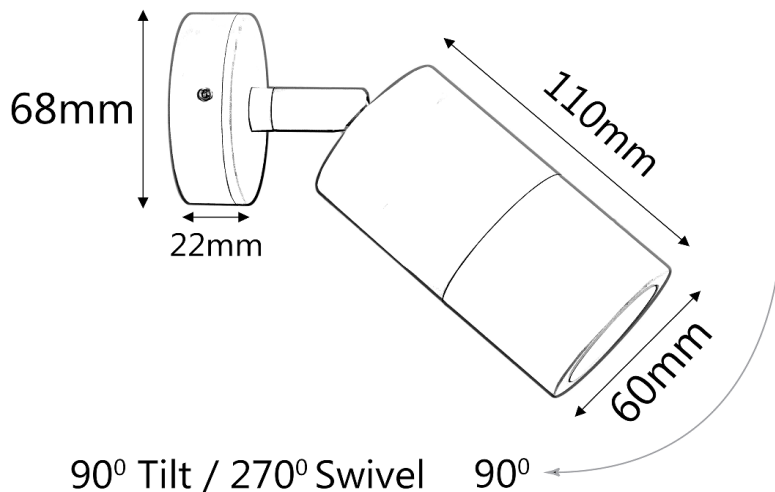

Single Adjustable Pillar Wall Spot Light

- Copper body
- Tempered glass diffuser
- 240V AC 50HZ
- GU10 35W MAX
- IP65

Model	3A-2112
Material	Solid copper body
Finish Color	Copper
Input Voltage	AC 220-240V,50Hz
Lamp Holder	GU10,35W MAX
Size	110*60*85mm
Carton Size	10pcs/CTN
IP Grade	IP 65