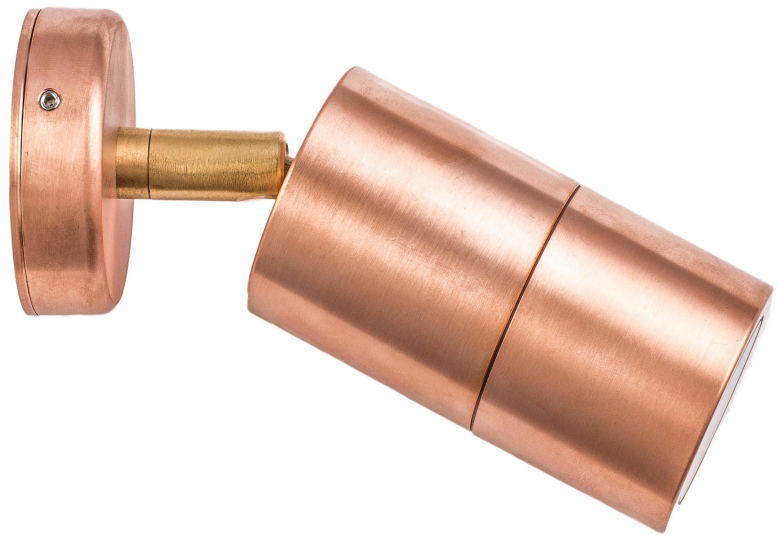

Single Adjustable Pillar Wall Spot Light

- Copper body
- Tempered glass diffuser
- 240V AC 50HZ
- GU10 35W MAX
- IP65

Model	3A-2112
Material	Solid copper body
Finish Color	Copper
Input Voltage	AC 220-240V,50Hz
Lamp Holder	GU10,35W MAX
Size	110*60*85mm
Carton Size	10pcs/CTN
IP Grade	IP 65